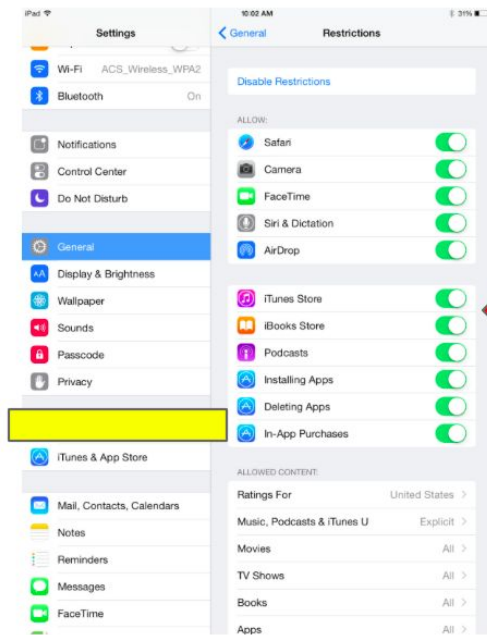

Controlling Your Child's iPad

You will need to enter a 4-digit passcode to enable restrictions. If you do this, you must share the passcode with us so we can push out apps to the students.

These tabs can now be turned on and off. The most important one on this page is most likely the "installing apps" button.