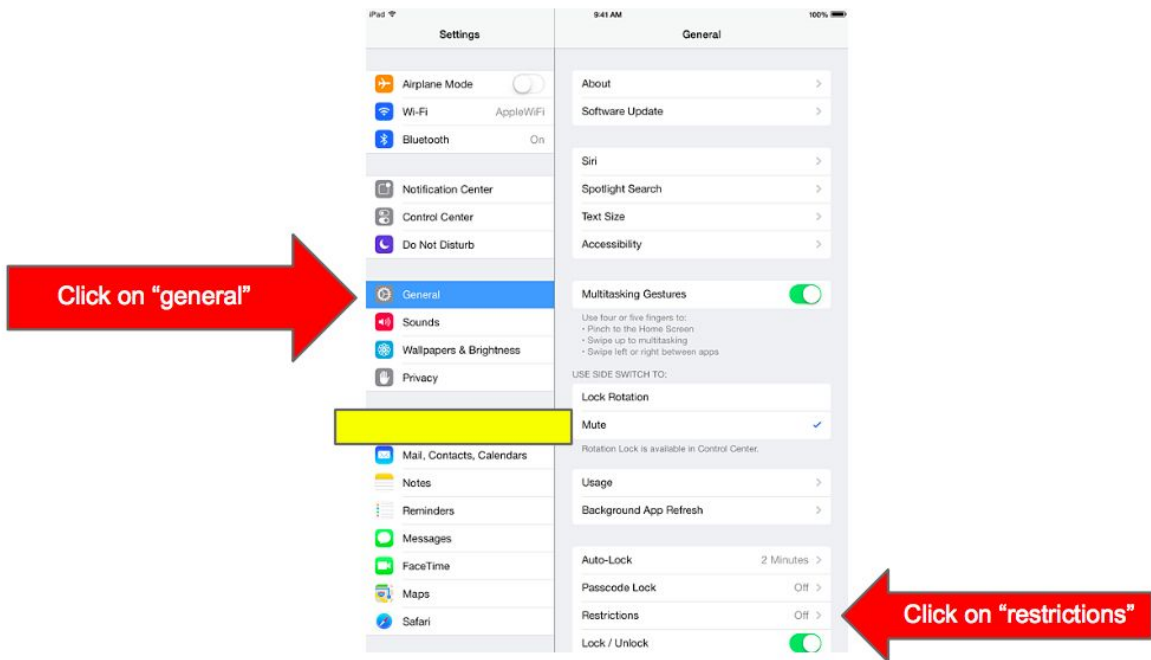

Controlling Your Child's iPad

You will need to enter a 4-digit passcode to enable restrictions. If you do this, you must share the passcode with us so we can push out apps to the students.

These tabs can now be turned on and off. The most important one on this page is most likely the "installing apps" button.