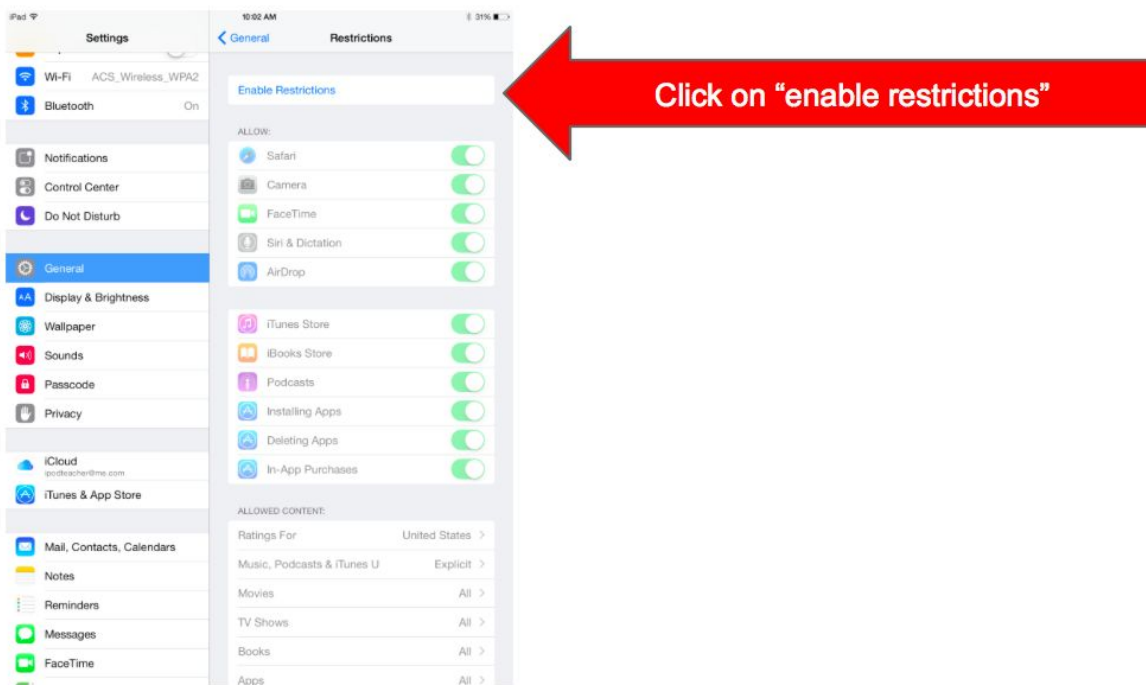

Controlling Your Child's iPad

You will need to enter a 4-digit passcode to enable restrictions. If you do this, you must share the passcode with us so we can push out apps to the students.

These tabs can now be turned on and off. The most important one on this page is most likely the "installing apps" button.