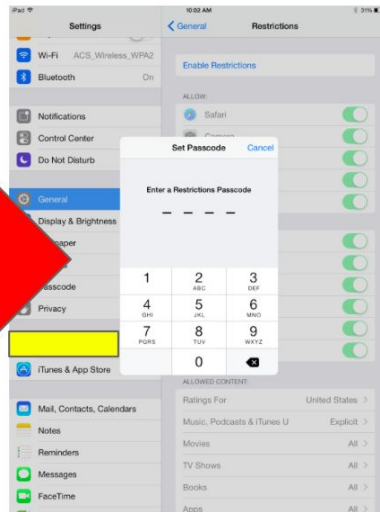

Controlling Your Child's iPad

You will need to enter a 4-digit passcode to enable restrictions. If you do this, you must share the passcode with us so we can push out apps to the students.

These tabs can now be turned on and off. The most important one on this page is most likely the "installing apps" button.