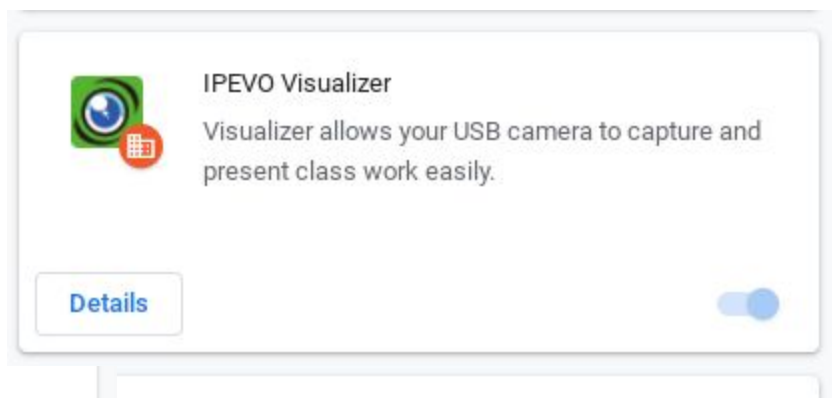

IPEVO Document Camera Instructions

Step 1: Open Chrome:

- Go to the 3 stacked dots and select **More Tools** and then Choose **Extensions**

Step 2: Locate the IPEVO Visualizer App and click **DETAILS**

Step 3: Beside where it says **View in Chrome Web Store** click the **arrow inside the box** on the right.