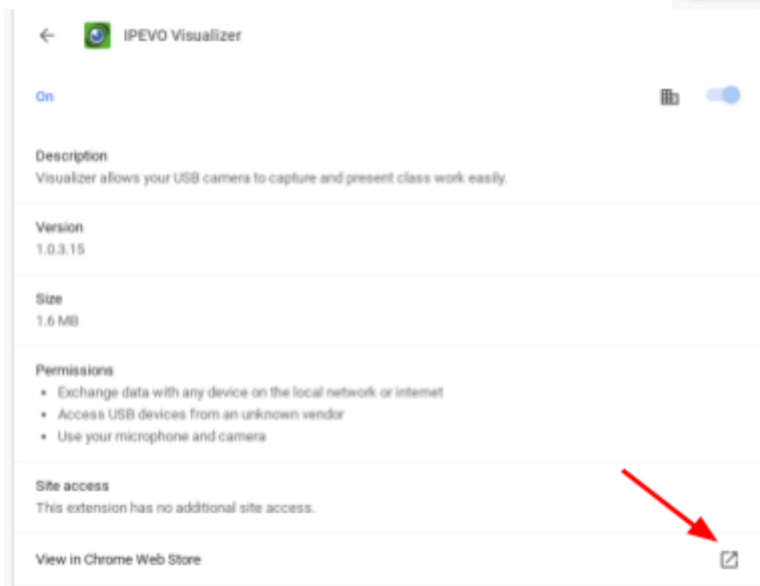

IPEVO Document Camera Instructions

Step 1: Open Chrome:

- Go to the 3 stacked dots and select **More Tools** and then Choose **Extensions**

Step 2: Locate the IPEVO Visualizer App and click **DETAILS**

Step 3: Beside where it says **View in Chrome Web Store** click the **arrow inside the box** on the right.