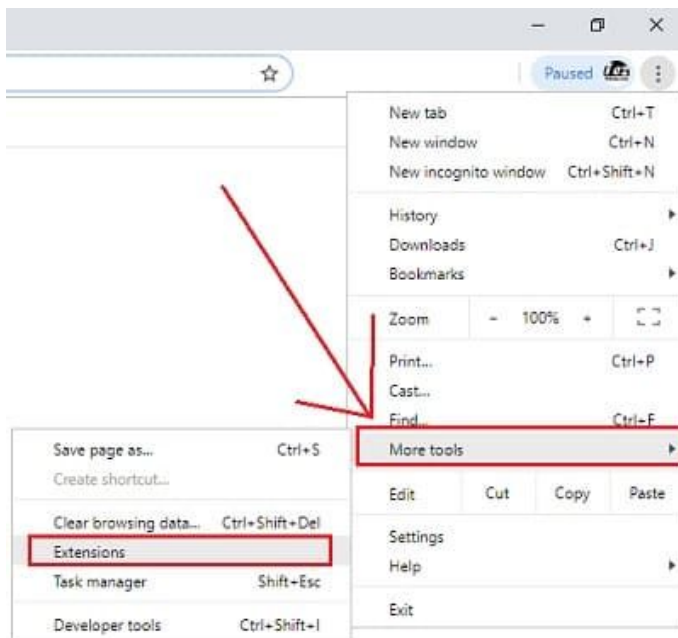

IPEVO Document Camera Instructions

Step 1: Open Chrome:

- Go to the 3 stacked dots and select **More Tools** and then Choose **Extensions**

Step 2: Locate the IPEVO Visualizer App and click **DETAILS**

Step 3: Beside where it says **View in Chrome Web Store** click the **arrow inside the box** on the right.

You can then use the document camera to take photos of your work.

[CLICK HERE](#) for the complete [IPEVO Visualizer Tutorial](#) . These videos will cover basics and advanced features available.

Step by Step Guide - Zoom