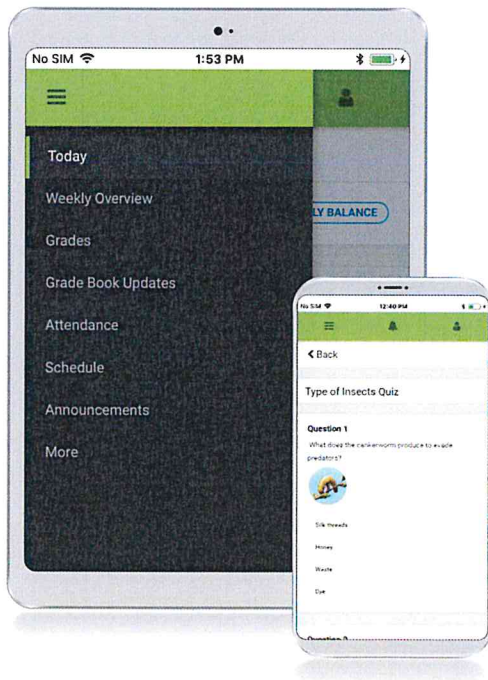

Download the Mobile App Campus Student and Campus Parent

Announcements

Quickly see district announcements as they are posted.

Assignments

Browse assignments by specific class or due date.

Attendance

Review attendance events in summary and detail form.

Grades

Immediate access to grades as they are posted.

Schedule

Review schedule from anywhere, at any time.

Infinite Campus Mobile Apps can be downloaded through the Apple App Store or Google Play Store

Learn more at
infinitecampus.com/parents-students