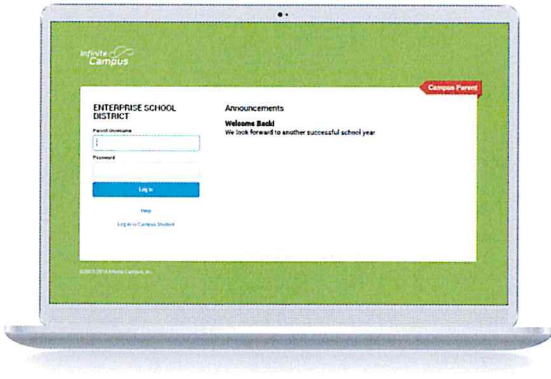

# Parents & Students, information is at your fingertips.

## Access on the Web Campus Student and Campus Parent

Campus Student and Campus Parent are designed to provide real-time access to student information. The easy-to-use design displays what is currently happening in the classroom so you can understand, monitor, and participate in the educational process.