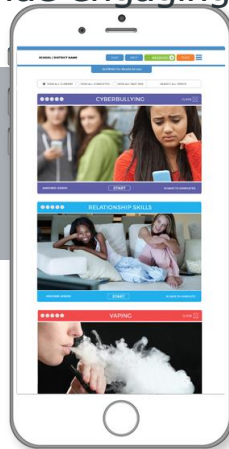

## Social and emotional learning for your child and great tips for you!

Educators and parents are becoming increasingly aware of the need for social and emotional learning (SEL) in schools. That is why we are implementing a year-long curriculum designed to help all students develop a range of key life-skills.

### 2 reasons why we are excited about Suite360:

- ★ **Website + App** enables access on all devices. Go to the URL below and sign up, then download the Suite360 App from iTunes or Google Play Store
  - **YOUR SCHOOL APP CODE IS: lawrenceun**
- ★ **Multimedia lessons** provide engaging learning experiences.

Go to the URL listed below, and click "Sign Up" then enter the School Activation code "lawrenceun"

- Self-Awareness
- Self-management
- Social awareness
- Relationship Skills
- Responsible decision-making
- Emotional health
- Safety
- And many more...