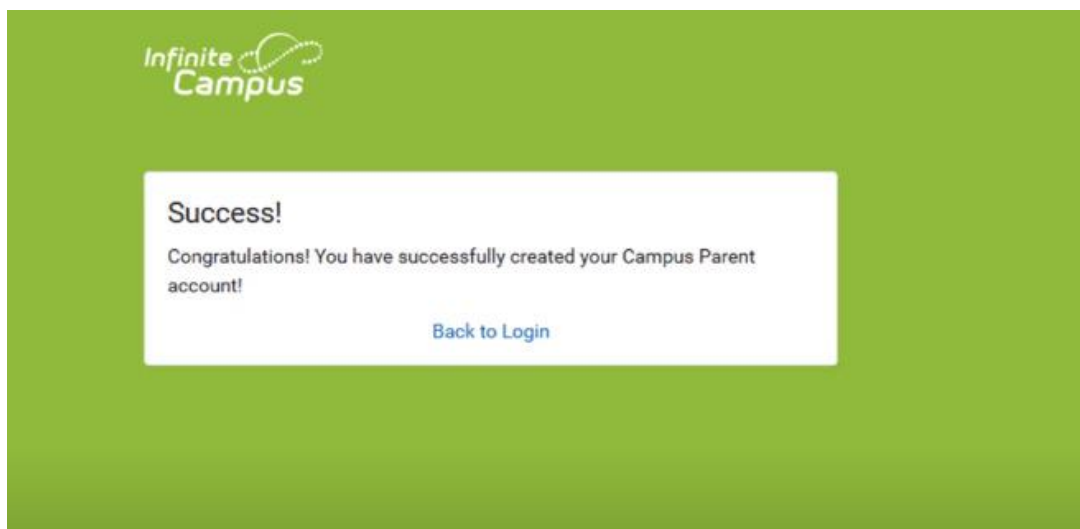

Infinite Campus

Create Campus Parent Account

Welcome **Miranda Arden!**

Username *

Password * ⓘ

Confirm Password *

Password Strength 0%

Submit

[Back to Login](#)

Create Username

Create Password

Confirm Password

Submit

Congratulations, you did it! Great job!! 😊 😊

Revised 10/20/2020