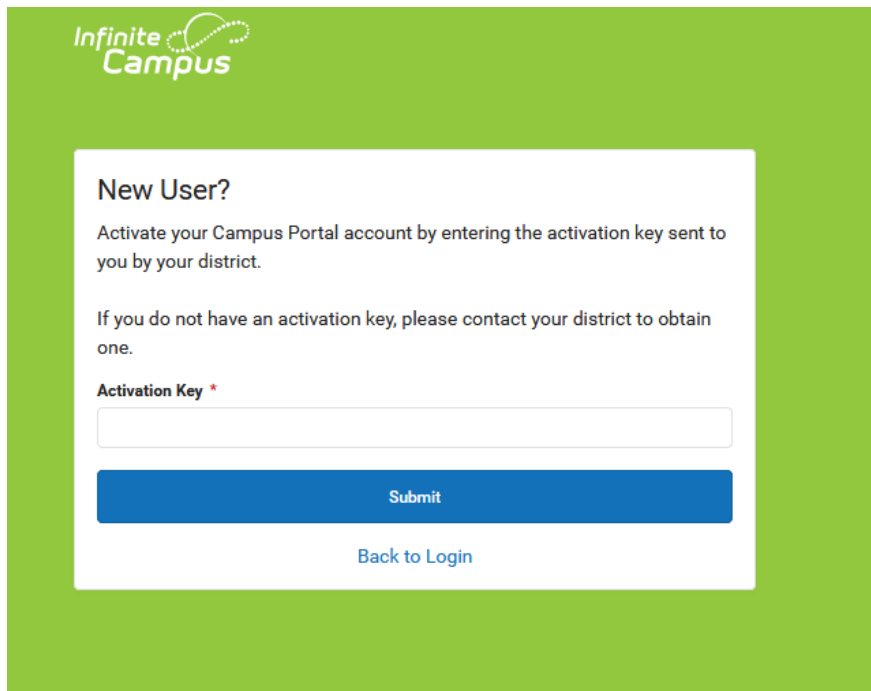

### Infinite Campus Parent Log-in

*Infinite  
Campus*

**Frenchtown K-12 Schools**

Log in to

Campus Student

or

Campus Parent

©2003-2020 Infinite Campus, Inc.  
www.infinitecampus.com

**Click on Campus Parent**

## Click on New User?

**Enter your Activation Key** (this is the long number provided to you -- if it says a capital letter, please type a capital letter).

**Submit**

**Infinite Campus**