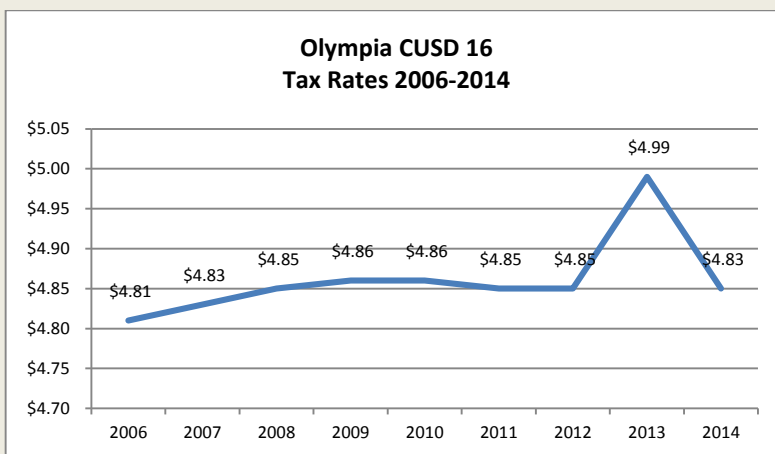

Armington
Atlanta
Danvers
Hopedale
McLean
Minier
Stanford
Waynesville

Olympia CUSD 16
Tax Rates 2006-2014

Area Tax Rates

Prairie Central	6.07
Lexington	5.66
Heyworth	5.63
El Paso-Gridley	5.48
LeRoy	5.48
Tri-Valley	5.44
Blue Ridge	5.31
Unit 5 - Normal	5.03
Ridgeview	4.96
Bloomington	4.95
Olympia	4.83