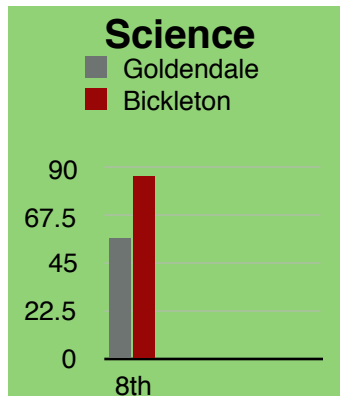

Graduation Rate

Goldendale: 81%

Bickleton: 100%

Goldendale or Bickleton?

We have the option to send our students to either district. The choice is yours!

Each district has qualities and traits that may best fit your child's needs. It is important to be educated about what each district can provide before making your decision. Here is what we know about how each school district compared for 2015-16 SBA Scores (2016-17 scores are not available yet).

Weekly Schedule

Goldendale School District operates on a **5 day schedule** with classes Mondays-Fridays.

Bickleton School District operates on a **4 day schedule** with classes Mondays-Thursdays.

Questions?