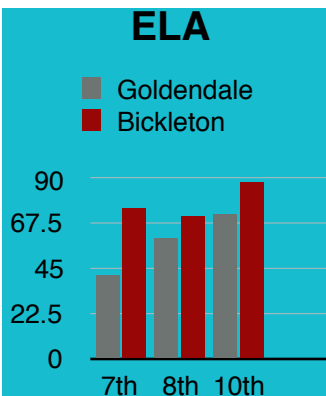

Graduation Rate

Goldendale: 81%

Bickleton: 100%

Goldendale or Bickleton?

We have the option to send our students to either district. The choice is yours!

Each district has qualities and traits that may best fit your child's needs. It is important to be educated about what each district can provide before making your decision. Here is what we know about how each school district compared for 2015-16 SBA Scores (2016-17 scores are not available yet).

Weekly Schedule

Goldendale School District operates on a **5 day schedule** with classes Mondays-Fridays.

Bickleton School District operates on a **4 day schedule** with classes Mondays-Thursdays.

Questions?