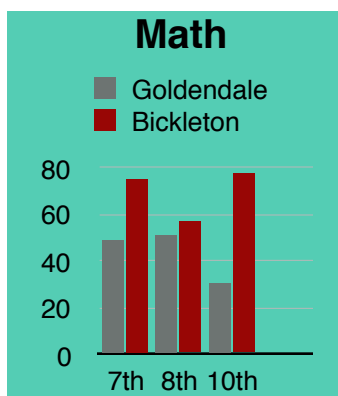

Graduation Rate

Goldendale: 81%

Bickleton: 100%

Goldendale or Bickleton?

We have the option to send our students to either district. The choice is yours!

Each district has qualities and traits that may best fit your child's needs. It is important to be educated about what each district can provide before making your decision. Here is what we know about how each school district compared for 2015-16 SBA Scores (2016-17 scores are not available yet).

Weekly Schedule

Goldendale School District operates on a **5 day schedule** with classes Mondays-Fridays.

Bickleton School District operates on a **4 day schedule** with classes Mondays-Thursdays.

Questions?