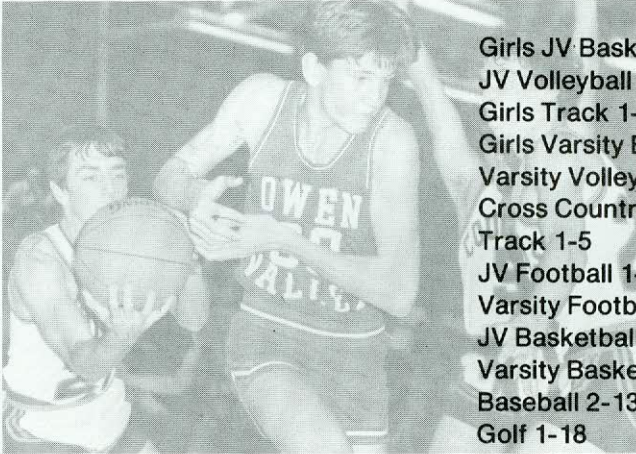

Team Records

- Girls JV Basketball 7-7
- JV Volleyball 9-9
- Girls Track 1-5
- Girls Varsity Basketball 8-9
- Varsity Volleyball 9-11
- Cross Country 9-10
- Track 1-5
- JV Football 1-6
- Varsity Football 4-6
- JV Basketball 5-15
- Varsity Basketball 1-20
- Baseball 2-13
- Golf 1-18
- Wrestling 7-8