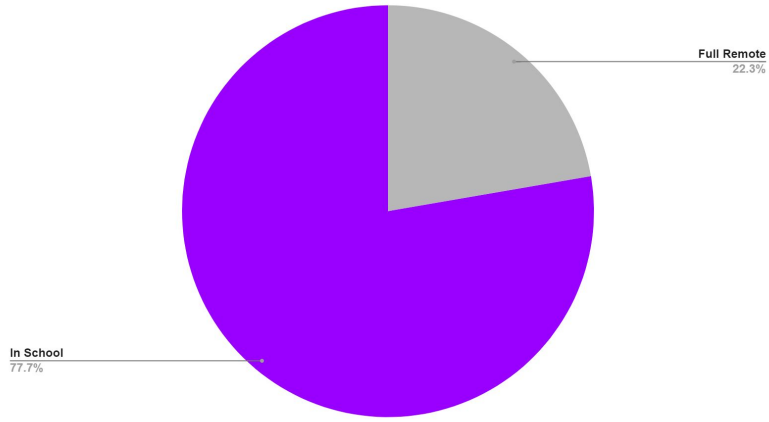

2020 1st Semester District Enrollment