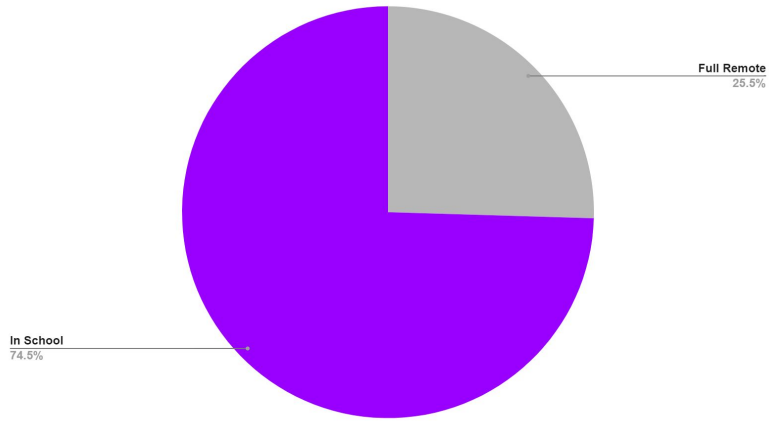

2020 1st Semester OJHS Enrollment