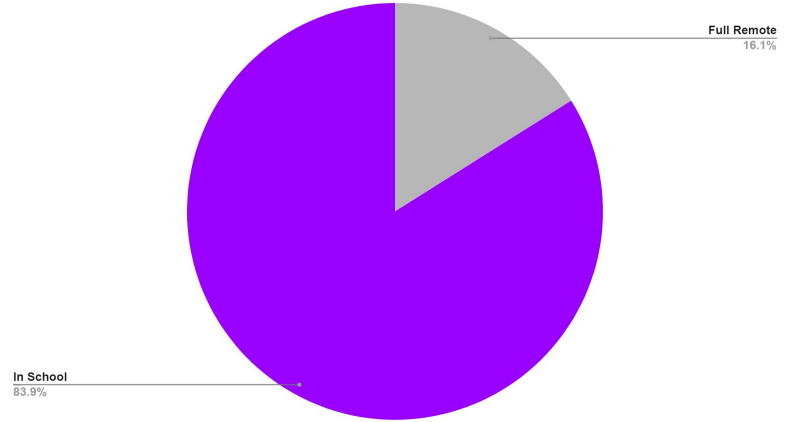

2020 1st Semester OGS Enrollment