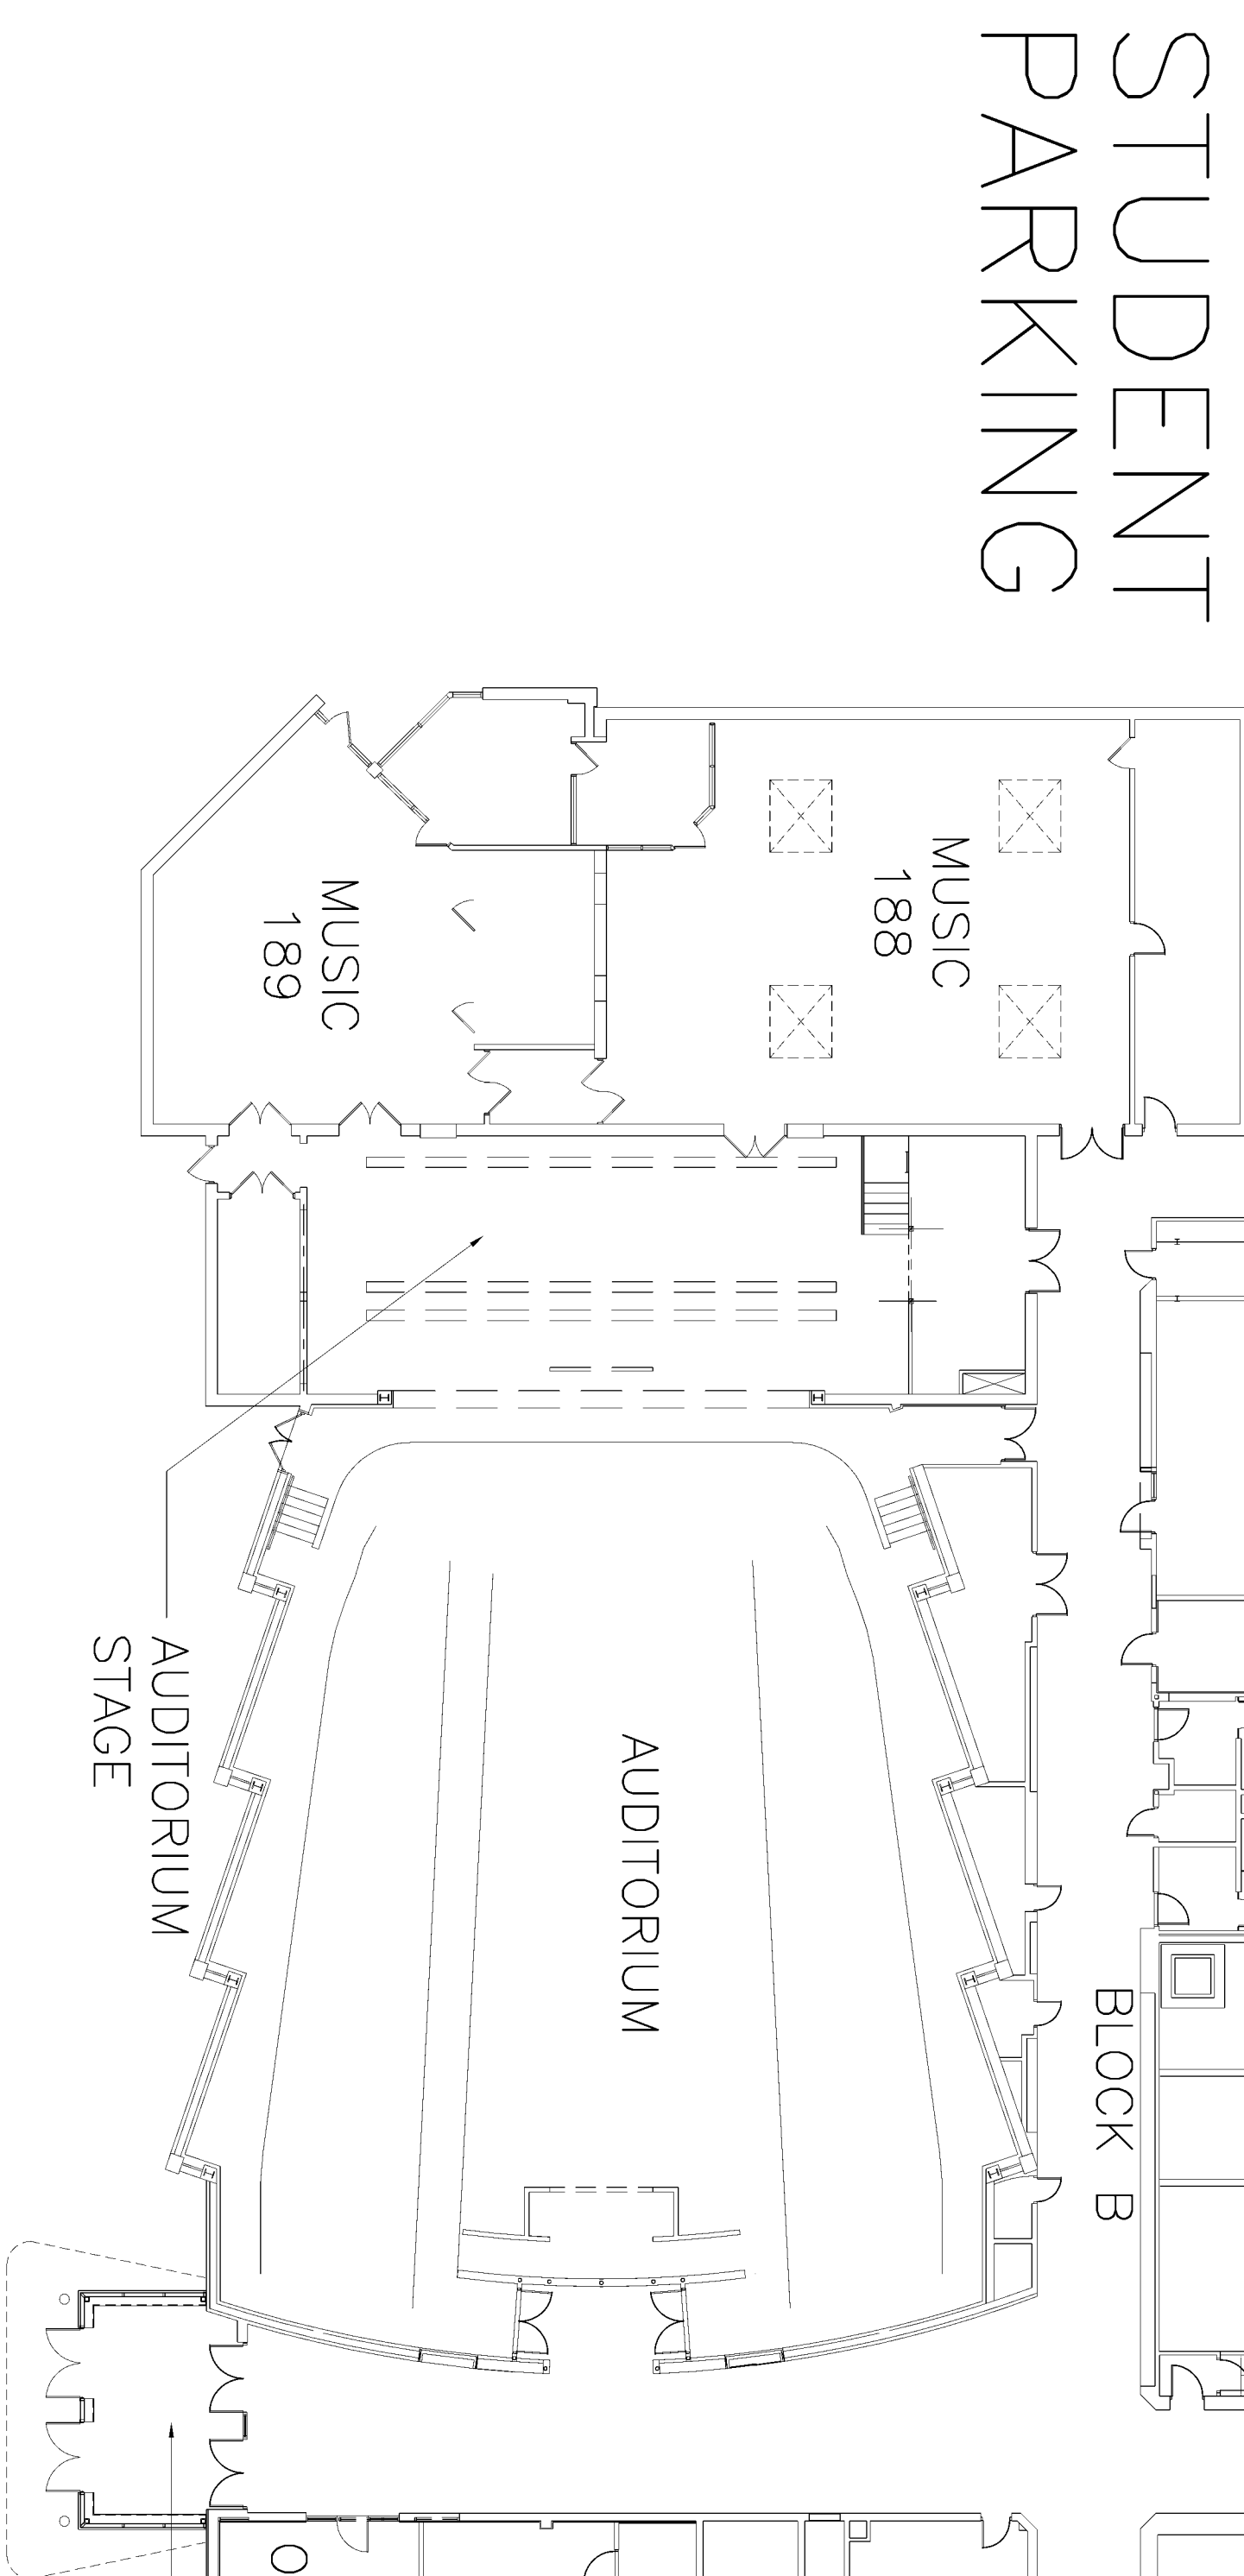

FIELD &
TRACK

SECOND FLOOR

EVACUATION PLAN

METUCHEN HIGH SCHOOL