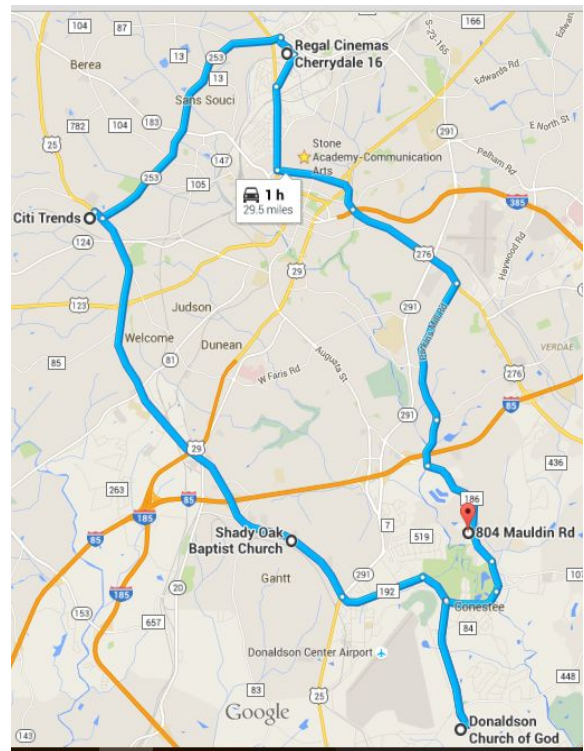

BUS TRANSPORTATION ROUTE

	Morning	Afternoon
Lead Academy Charter	6:00 am	2:15 pm
Shemwood Crossing 100 Shemwood Lane	6:15 am	2:30 pm
Cherrydale Cinemas 3221 N Pleasantburg Drive	6:35 am	2:50 pm
Citi Trends Shopping Center (Behind McDonalds) 6103 White Horse Road	6:50 am	3:05 pm
Shady Oak Baptist Church 1111 White Horse Road	7:05 am	3:20 pm
Lead Academy Charter	7:30 am	3:45 pm
Bus arrival may vary according to traffic. Parents should be prepared to drop students off and pick them up, five minutes before the listed time.		

The bus route is subject to change.