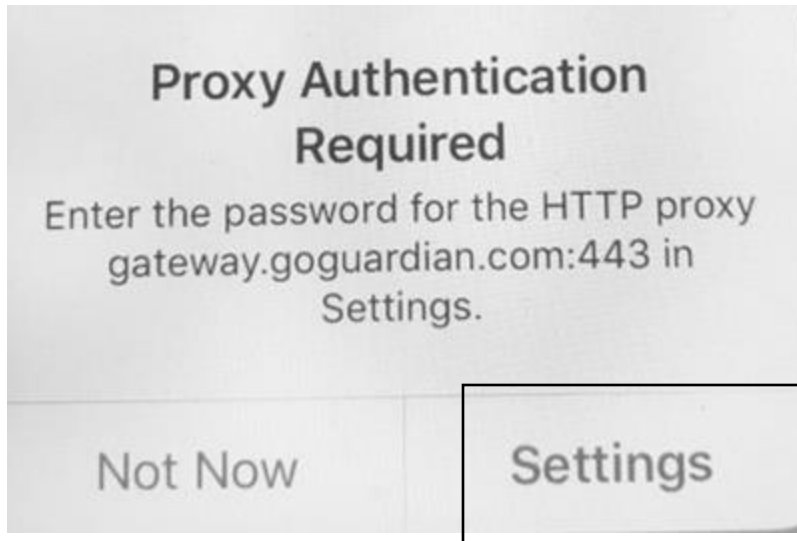

iPad Internet Credentials

When you see this , please click on "settings"

Next, please enter your credentials like below:

Username: [your student id]**@earlimart.org**

Your password: esd.[lunch pin]

For example: