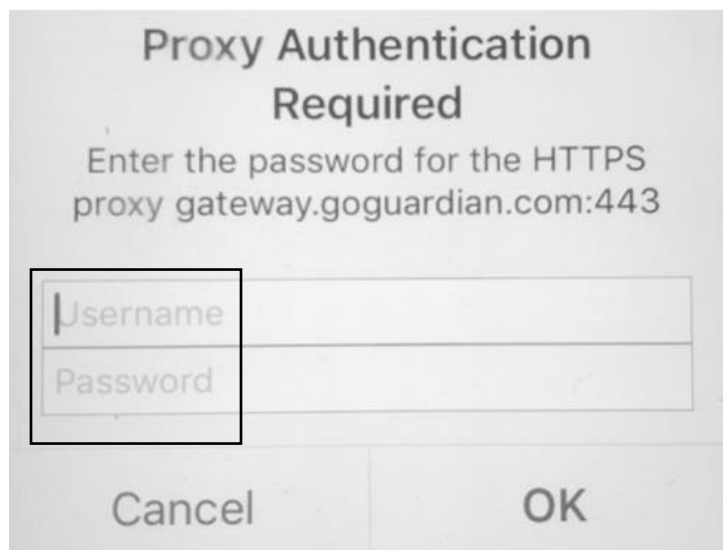

iPad Internet Credentials

When you see this , please click on "settings"

Next, please enter your credentials like below:

Username: [your student id]**@earlimart.org**

Your password: esd.[lunch pin]

For example: