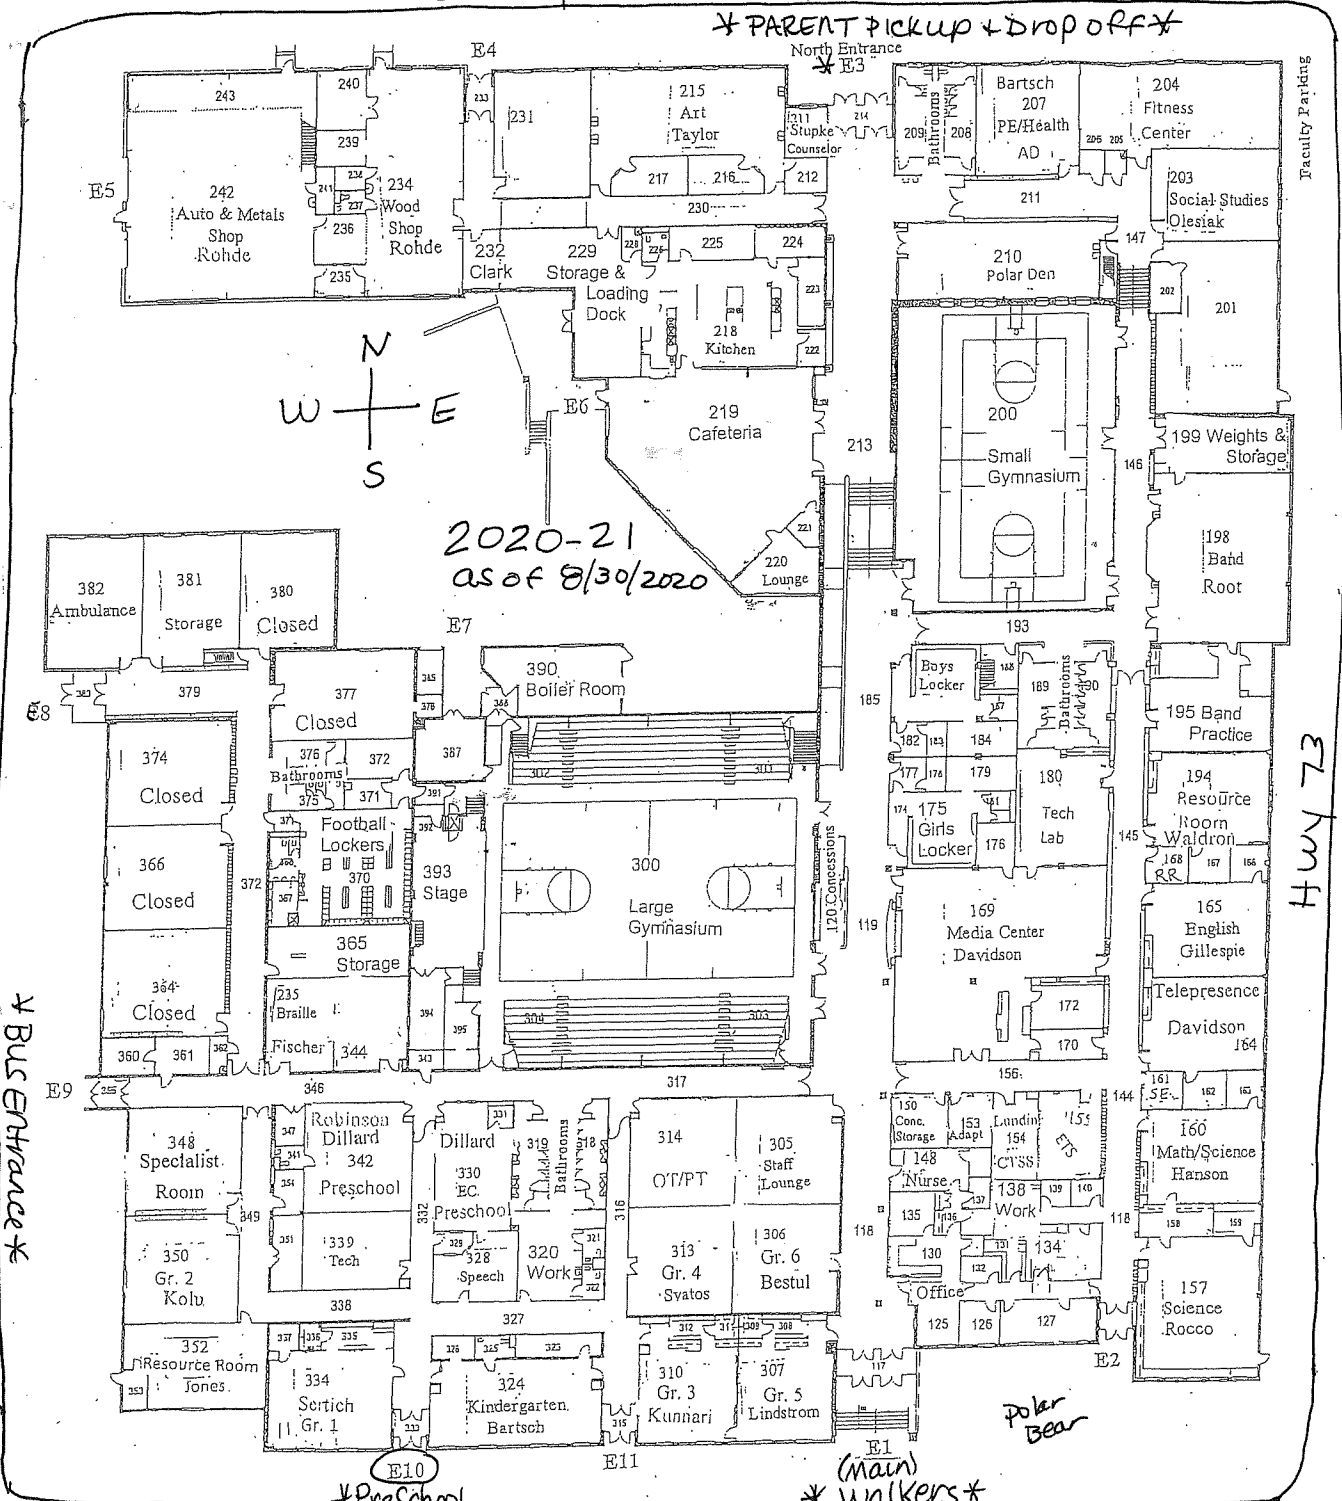

1st Ave West

2nd Ave West

Student Parking

Bus Garage

Faculty Parking

Playground

2020-21 as of 8/30/2020

* PARENT PICKUP & DROP OFF *

* BUS ENTRANCE *

Gate

Closed to thru traffic other than Buses

* PreSchool & Kindergarten Entrance

* (Main) Walkers *

Preschool, KG, & Buses only

NO PARKING on this side

Hwy 73

Polar Bear