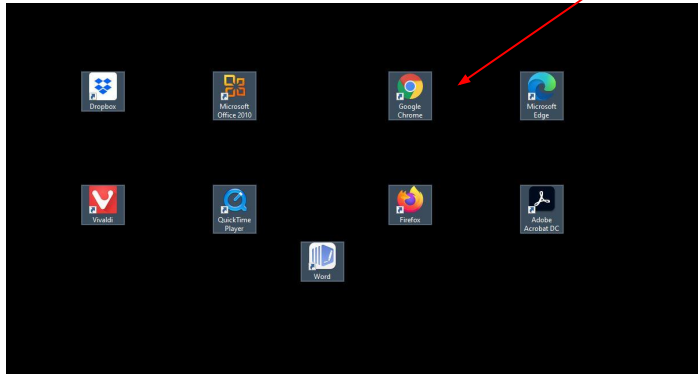

From your computer, Click on your preferred Internet Browser and navigate to the Warren County Schools website