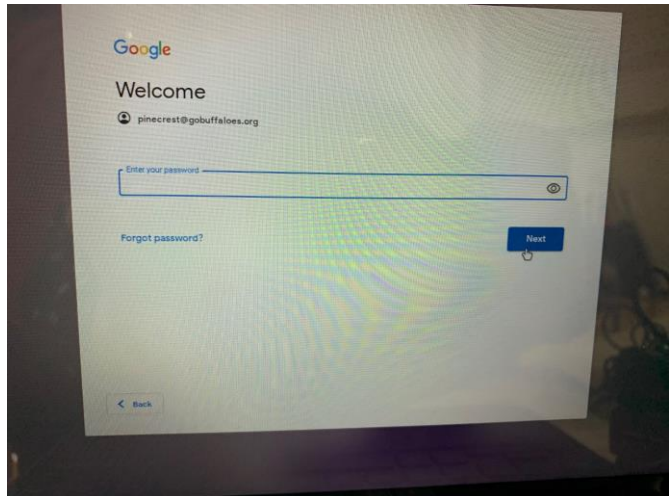

To Log In to Loaner Chrome books

At this screen, type the password **pinecrest1234**. Then press **enter**.

At this screen, type the password **pinecrest1234** again. Then press **Next**.

At this screen, type the password **pine1234**. Then press **Next**.