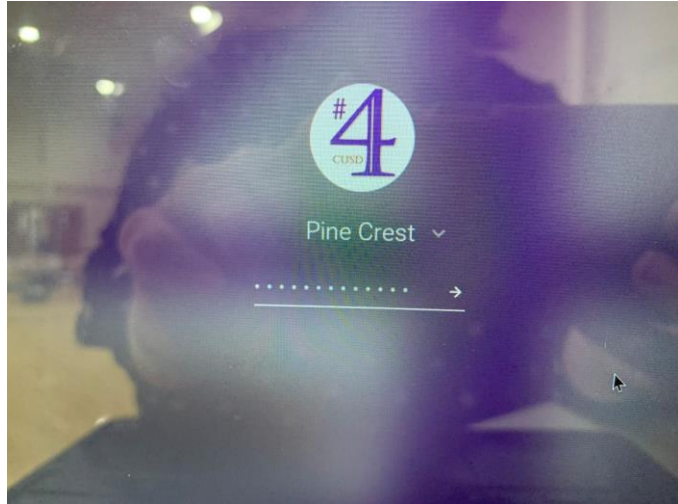

To Log In to Loaner Chrome books

At this screen, type the password **pinecrest1234**. Then press **enter**.

At this screen, type the password **pinecrest1234** again. Then press **Next**.

At this screen, type the password **pine1234**. Then press **Next**.