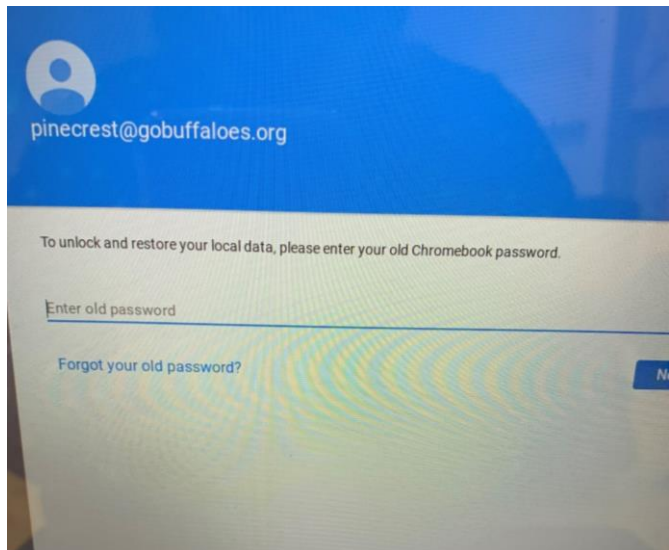

To Log In to Loaner Chrome books

At this screen, type the password **pinecrest1234**. Then press **enter**.

At this screen, type the password **pinecrest1234** again. Then press **Next**.

At this screen, type the password **pine1234**. Then press **Next**.