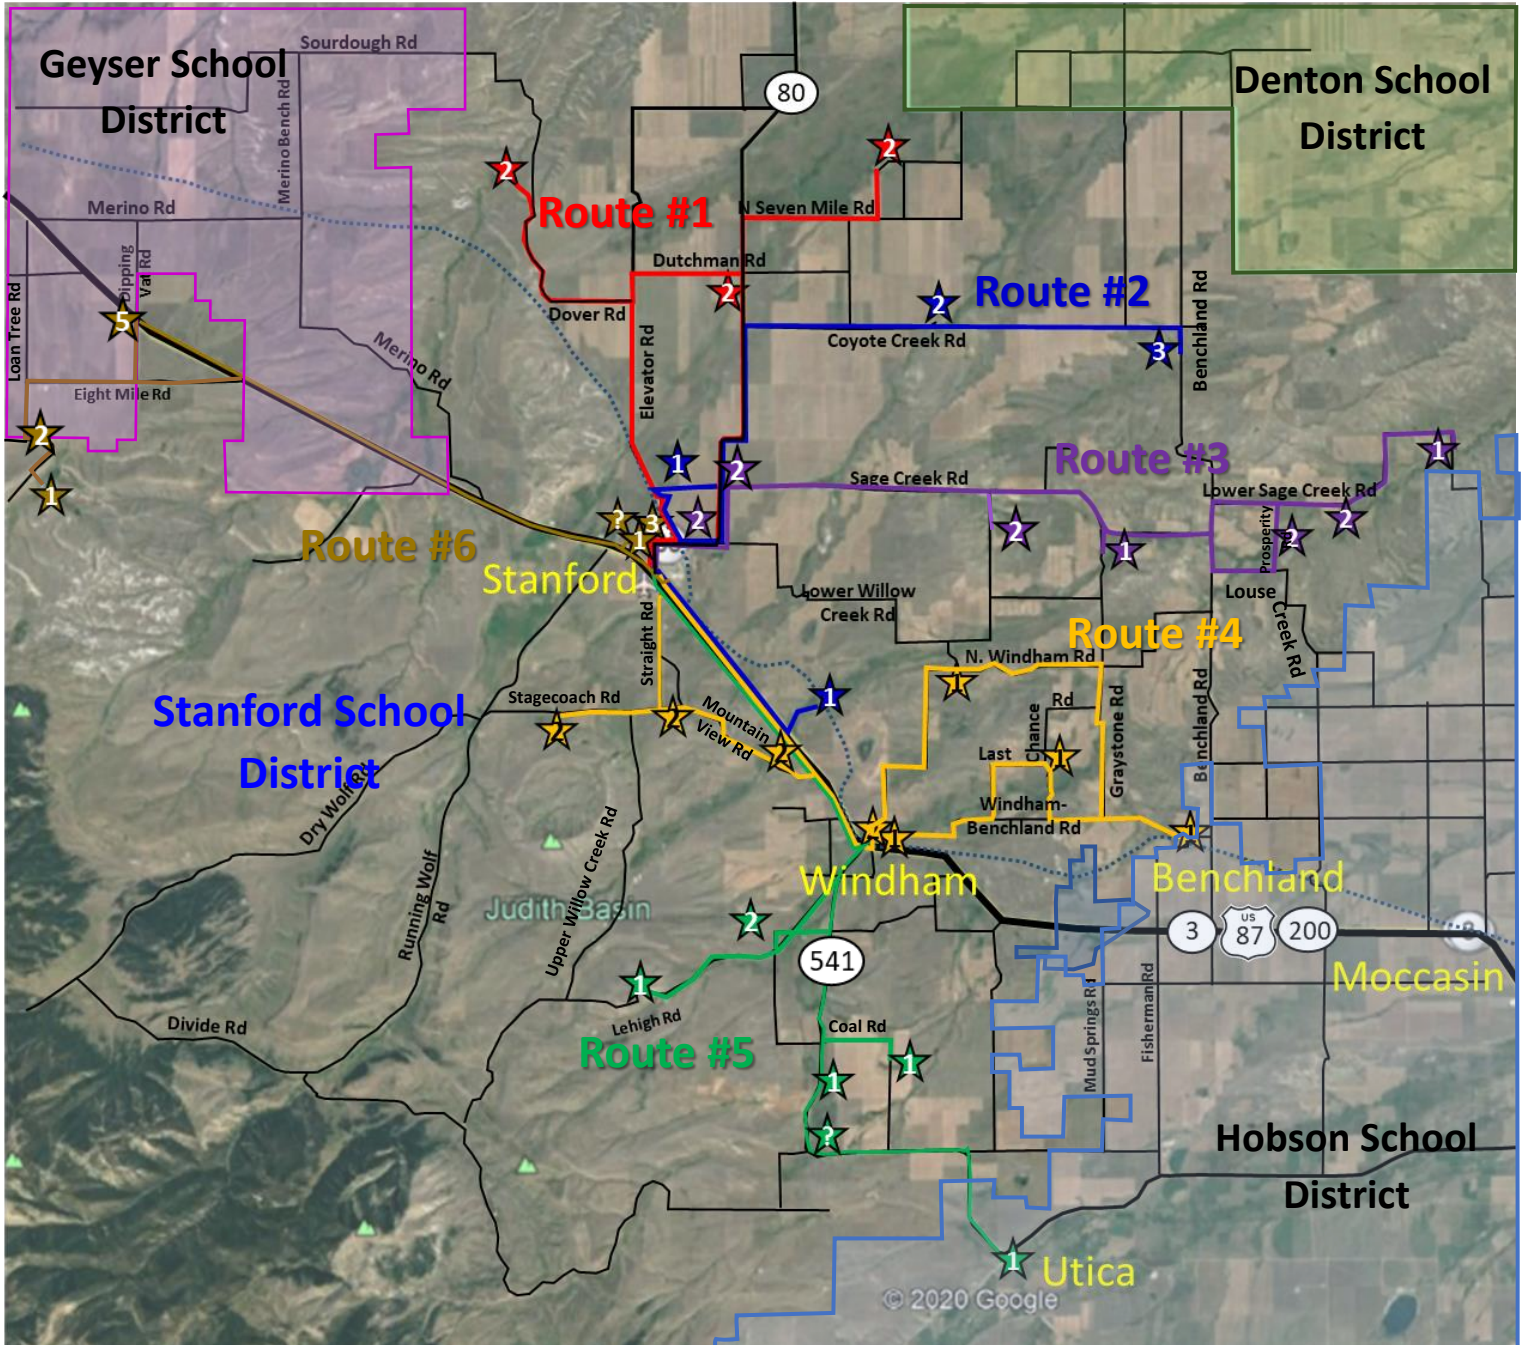

Stanford Public Schools

2020-2021 Bus Routes

Route #1 – E-Bus/Mindy Claver

Route #2 – E-Bus/Todd Morrow

Route #3 – Bus/Nancy Metcalfe

Route #4 – Bus/Treena Clark

Route #5 – Bus/Rod Ridgeway

Route #6 – Bus/Dale Zook