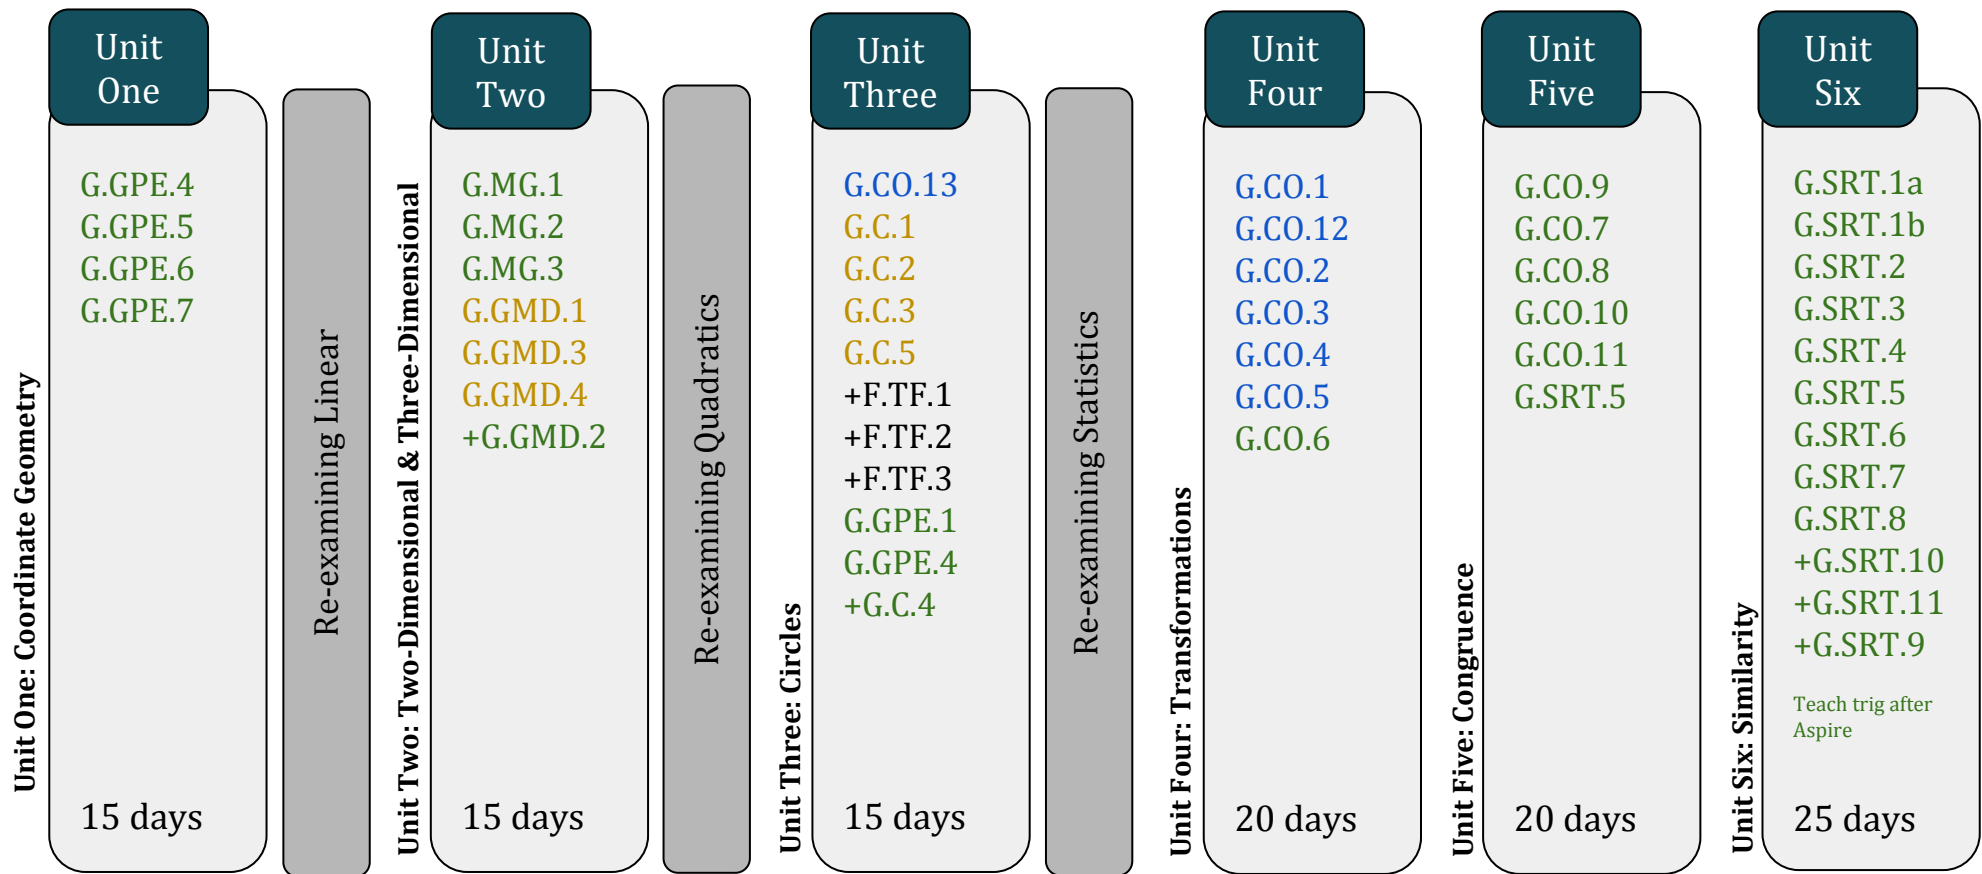

Geometry Scope and Sequence 2017-2018

Green-Major Cluster

Blue-Supporting Cluster

Yellow- Additional Cluster