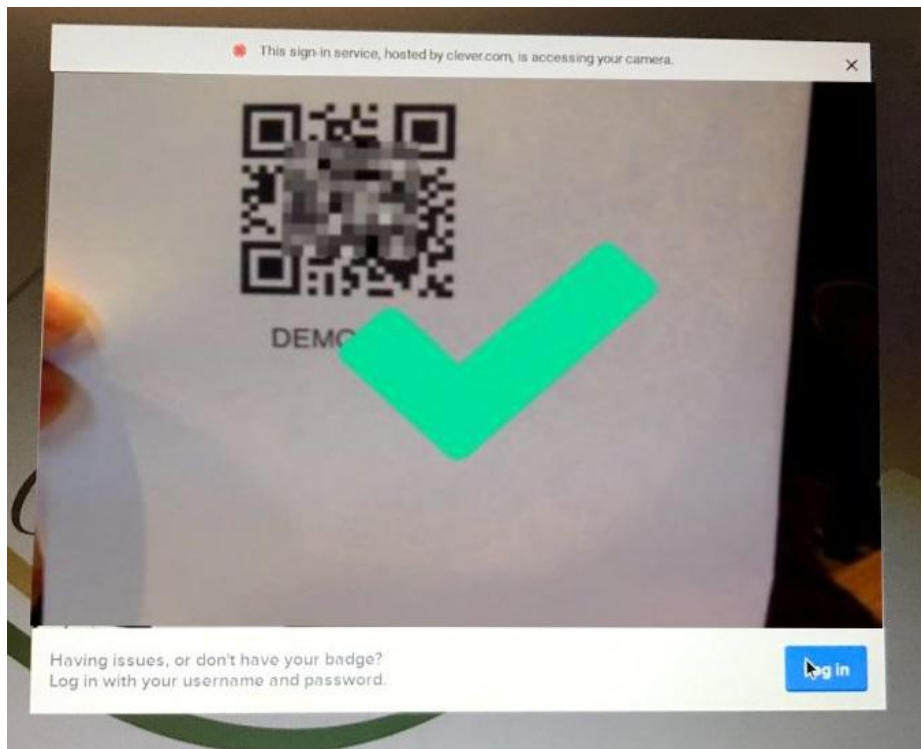

Logging into Chromebooks with a Badge

Once you have followed these instructions, you will be logged in and this puts you in CLEVER which houses all of your software programs and Google Classroom.

1. When you boot up your Chromebook, click on the blue "Next" button

2. Your webcam will turn on. Hold your badge up to the camera until you see the green check

Logging into Chromebooks with a Badge

3. And that's it! You're logged in to your Clever dashboard.