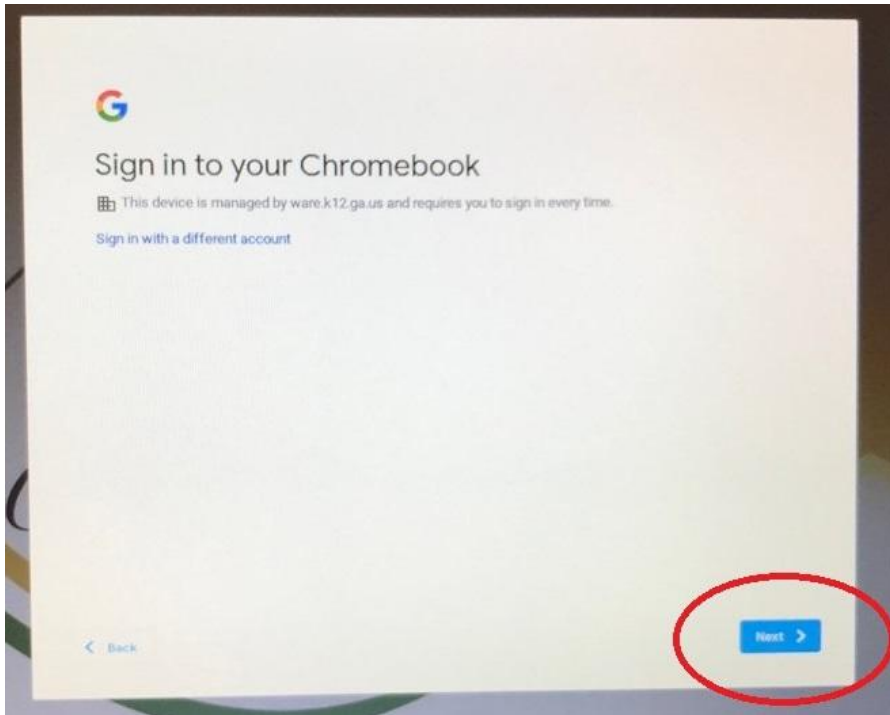

Logging into Chromebooks with a Badge

Once you have followed these instructions, you will be logged in and this puts you in CLEVER which houses all of your software programs and Google Classroom.

1. When you boot up your Chromebook, click on the blue "Next" button

2. Your webcam will turn on. Hold your badge up to the camera until you see the green check

Logging into Chromebooks with a Badge

3. And that's it! You're logged in to your Clever dashboard.