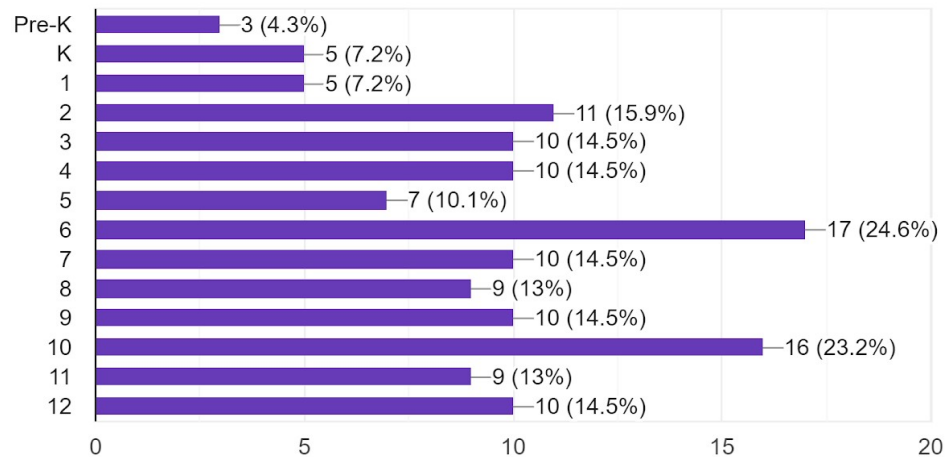

Follow-up: Reopening Survey Continued Results

Mode of Learning, Transportation, Internet Accessibility and Daycare Needs

As of 8/14/2020 @ 9:00am - 69 responses

3. What grade(s) will your child(ren) be in for the 2020-21 school year? Please check all that apply:

69 responses

4. Which model of learning will you be choosing for your child(ren) for the 2020-21 school year?

69 responses