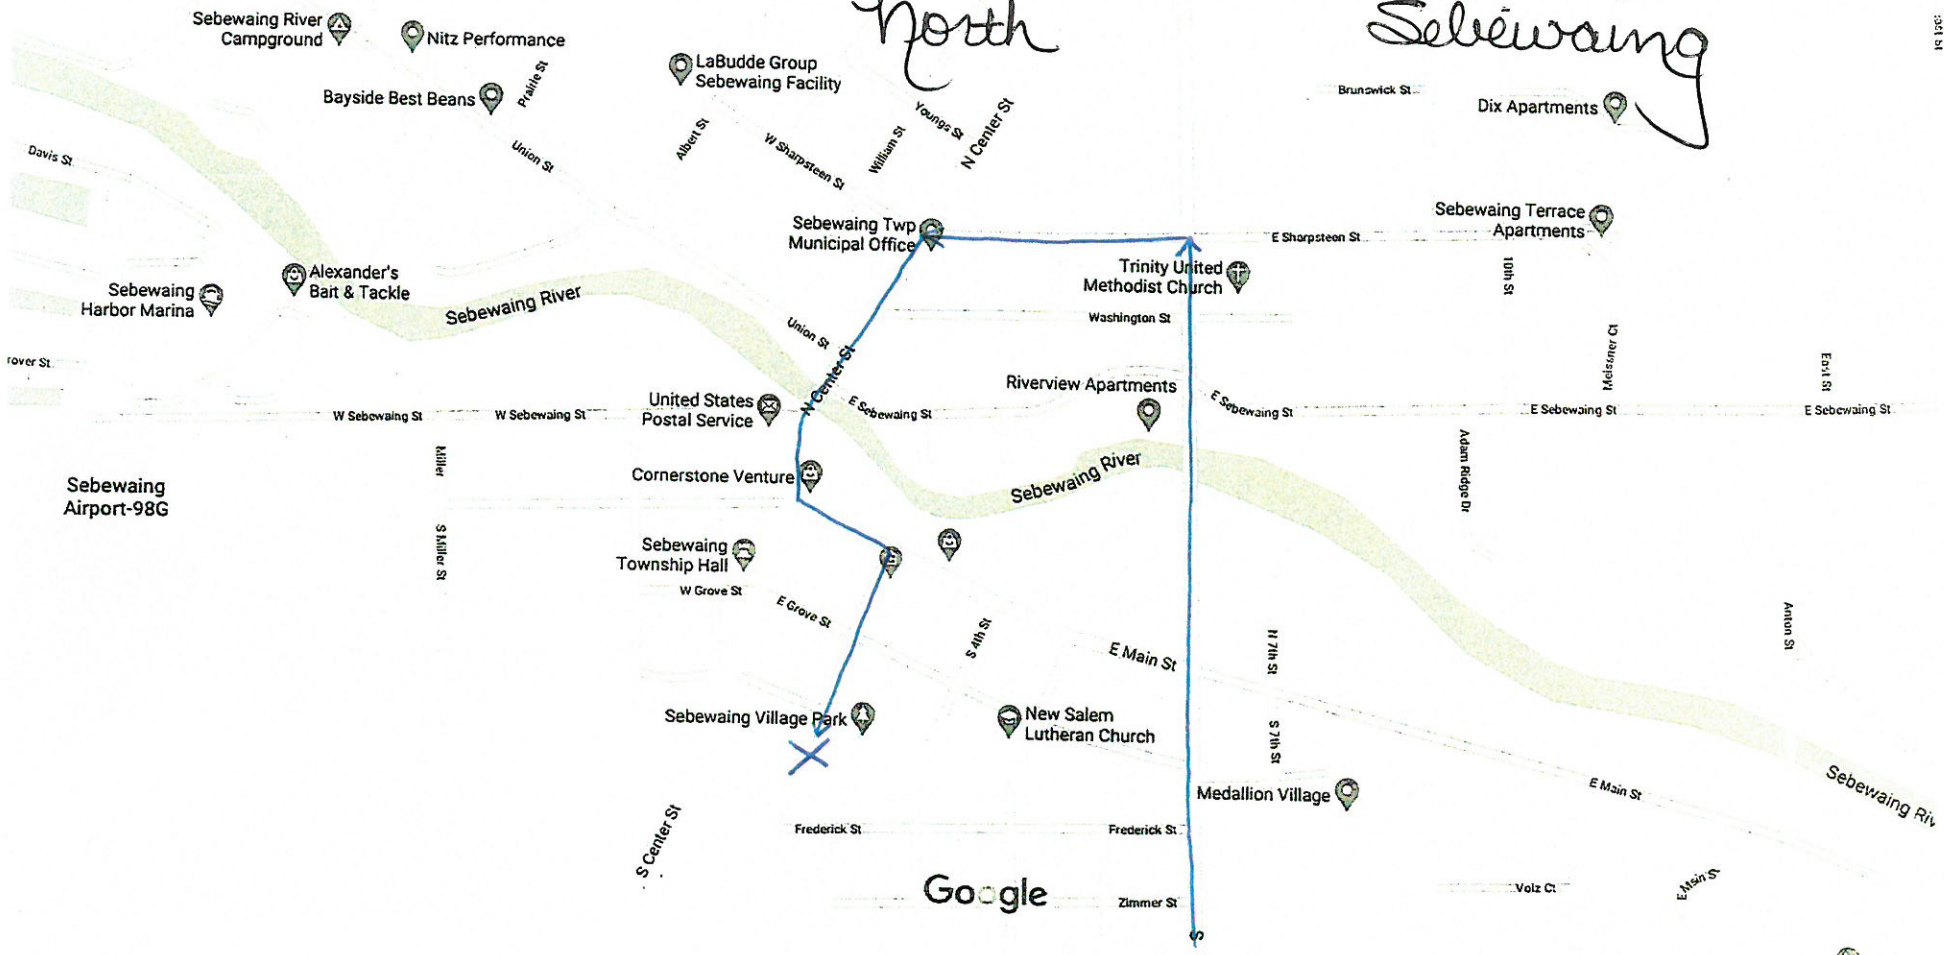

North

Unionville

Google Maps

North

Sebewaing

Google

Map data ©2020 500 ft