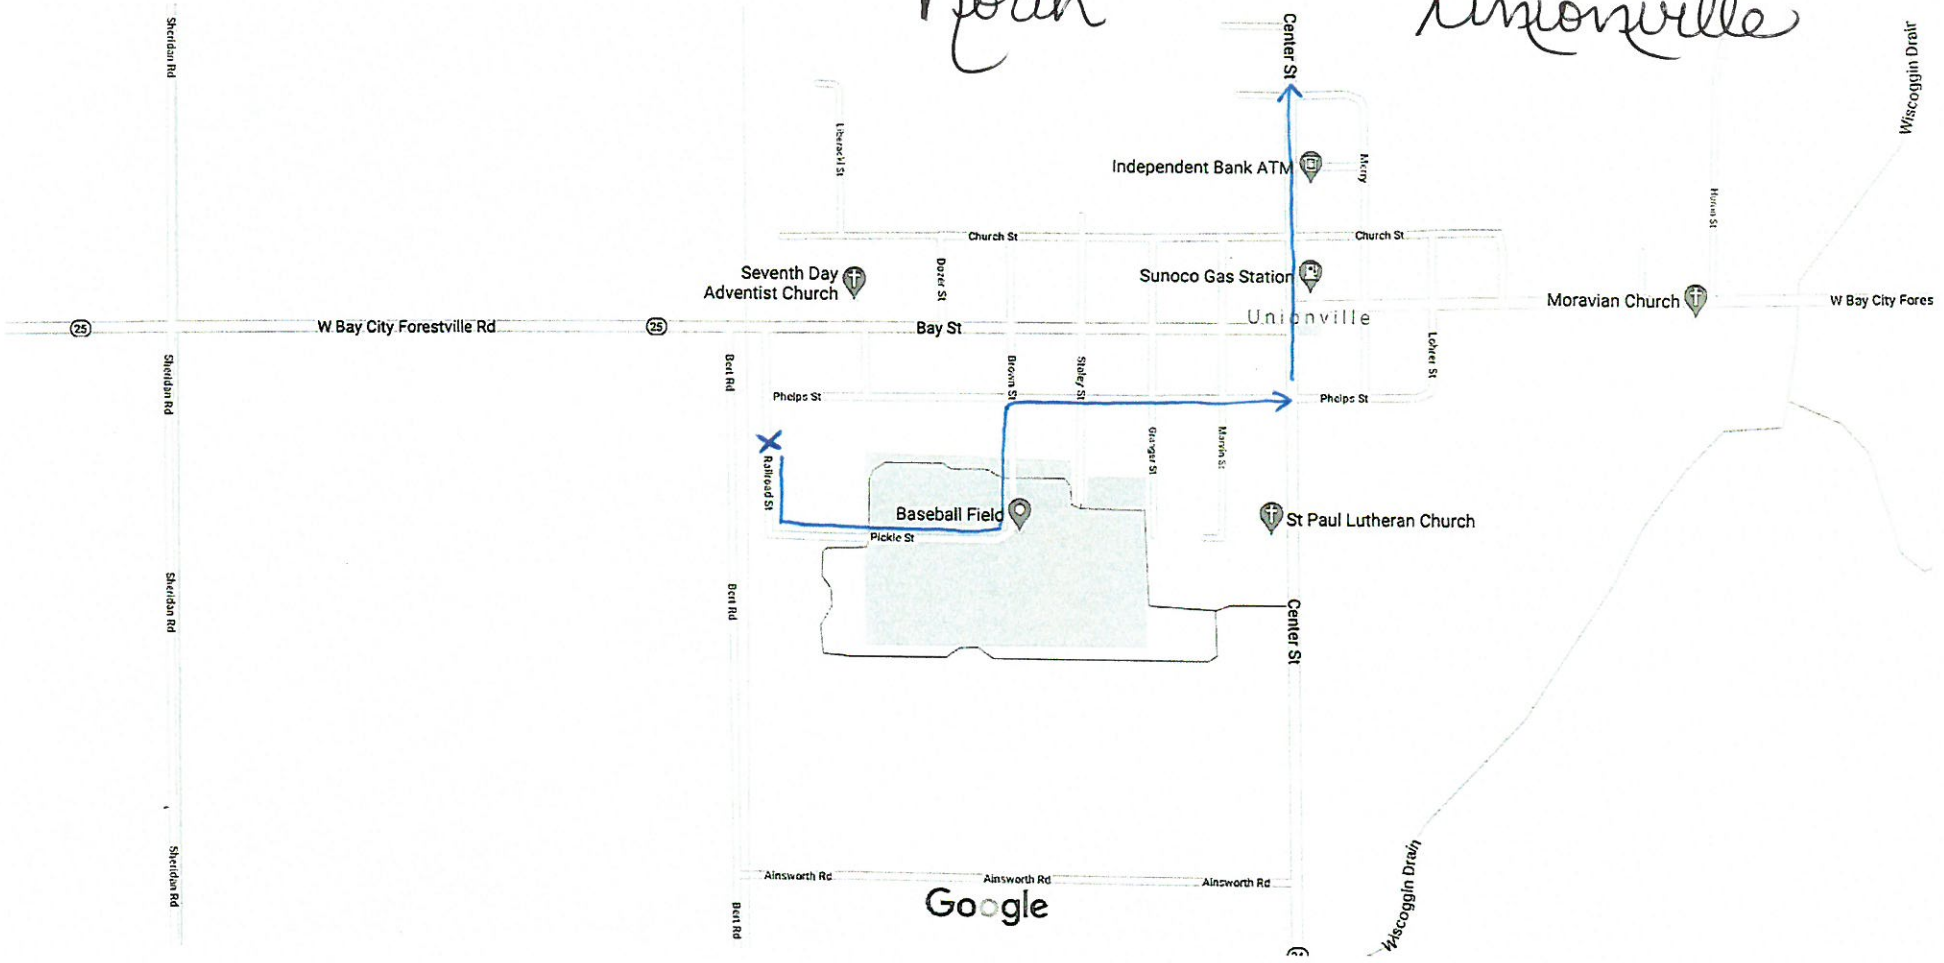

North

Unionville

Google Maps

North

Sebewaing

Google

Map data ©2020 500 ft