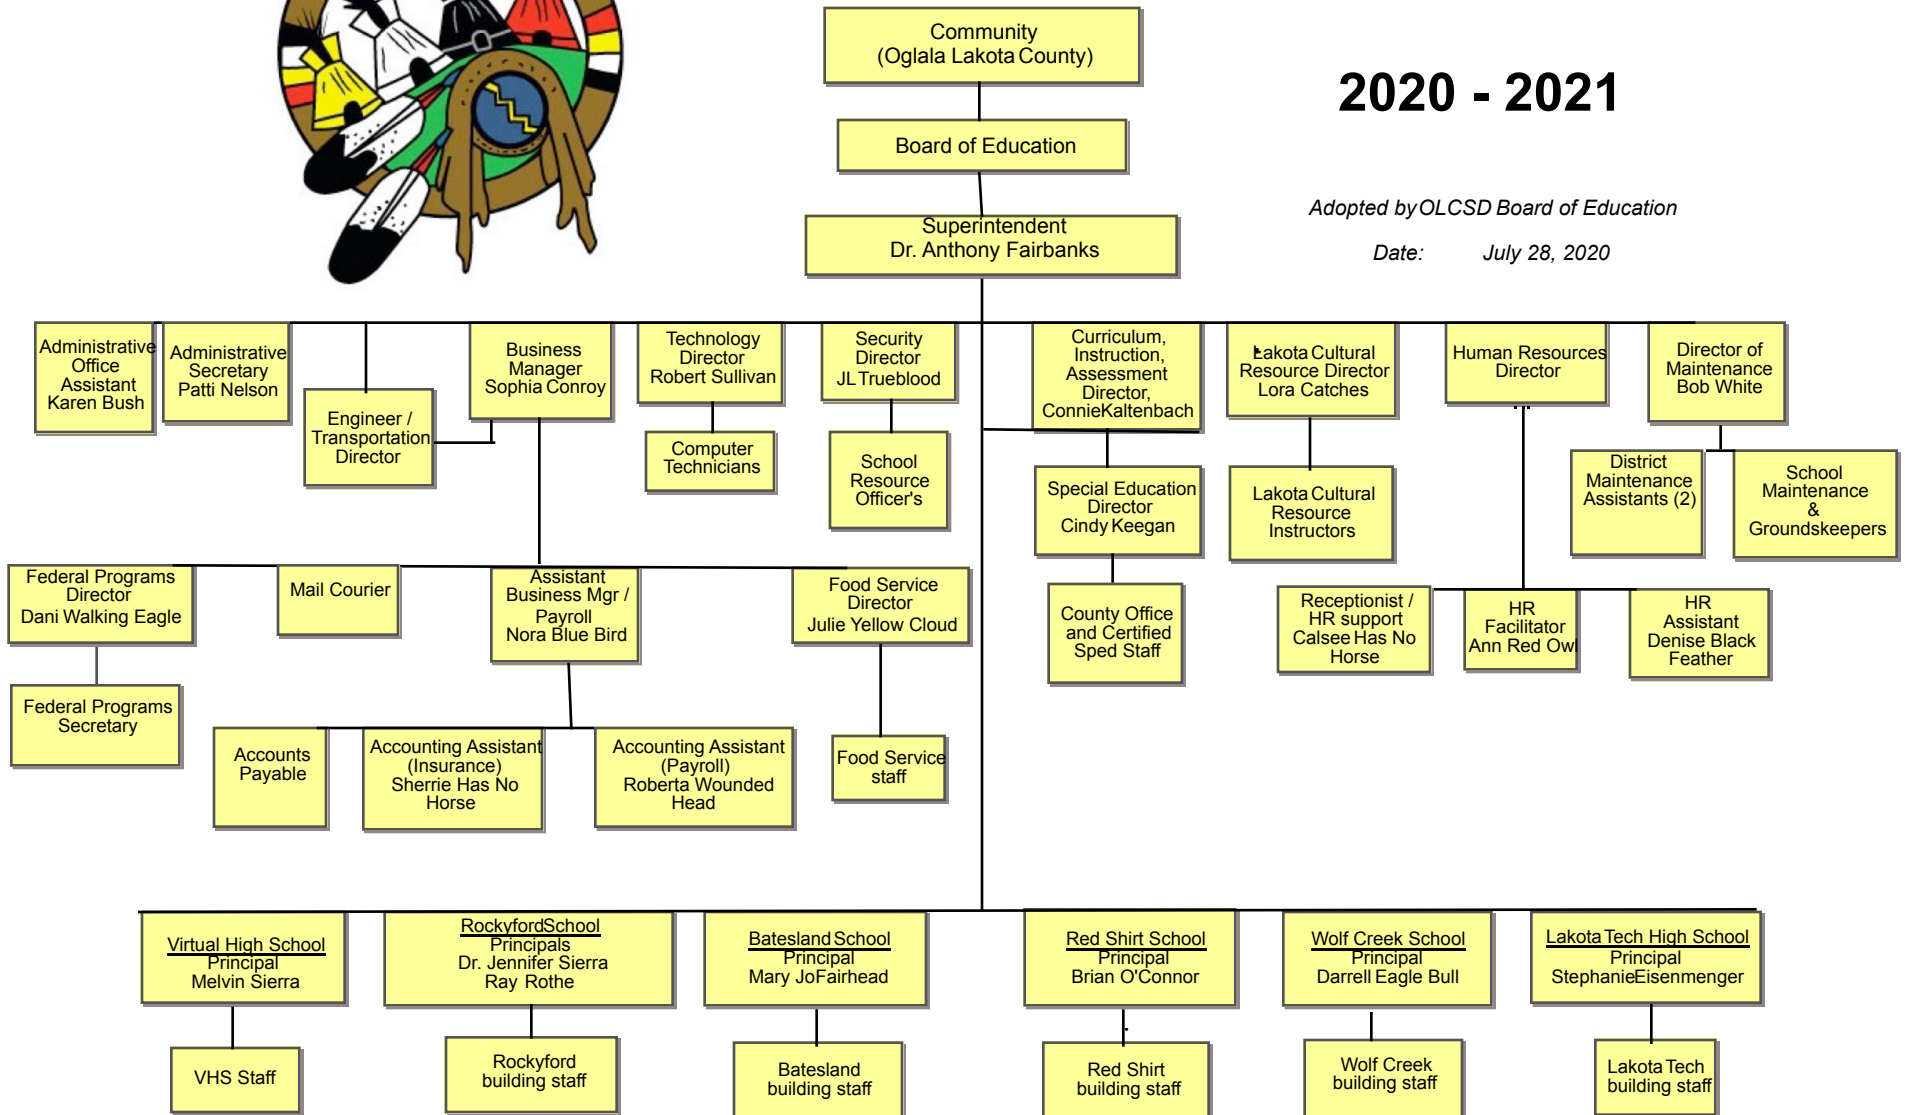

OGLALA LAKOTA COUNTY SCHOOL DISTRICT 65-1

ORGANIZATIONAL CHART OVERVIEW

2020 - 2021

Adopted by OLCSD Board of Education

Date: July 28, 2020

Principals are direct supervisors of all their school building staff. Including: Security, Computer Techs, Lakota Cultural Resource Instructors, Sped, Groundskeepers, and Maintenance.

Technology staff, Lakota Cultural Resource Instructors, Sped Certified staff, Food Service staff & School Resource Officers are supervised collaboratively with Principals and Directors.