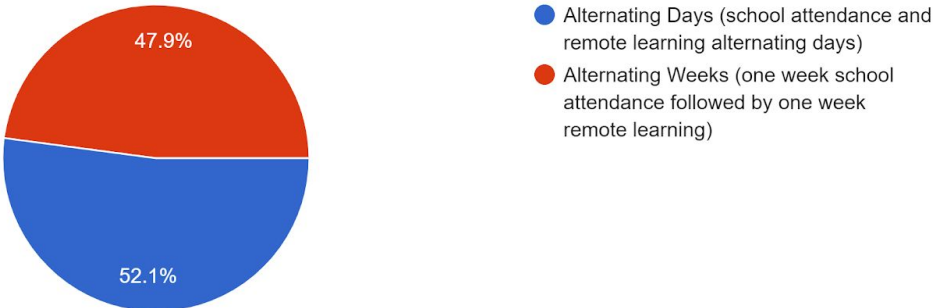

If school needs to open in a hybrid manner, to enforce social distancing, what is your preference?

238 responses