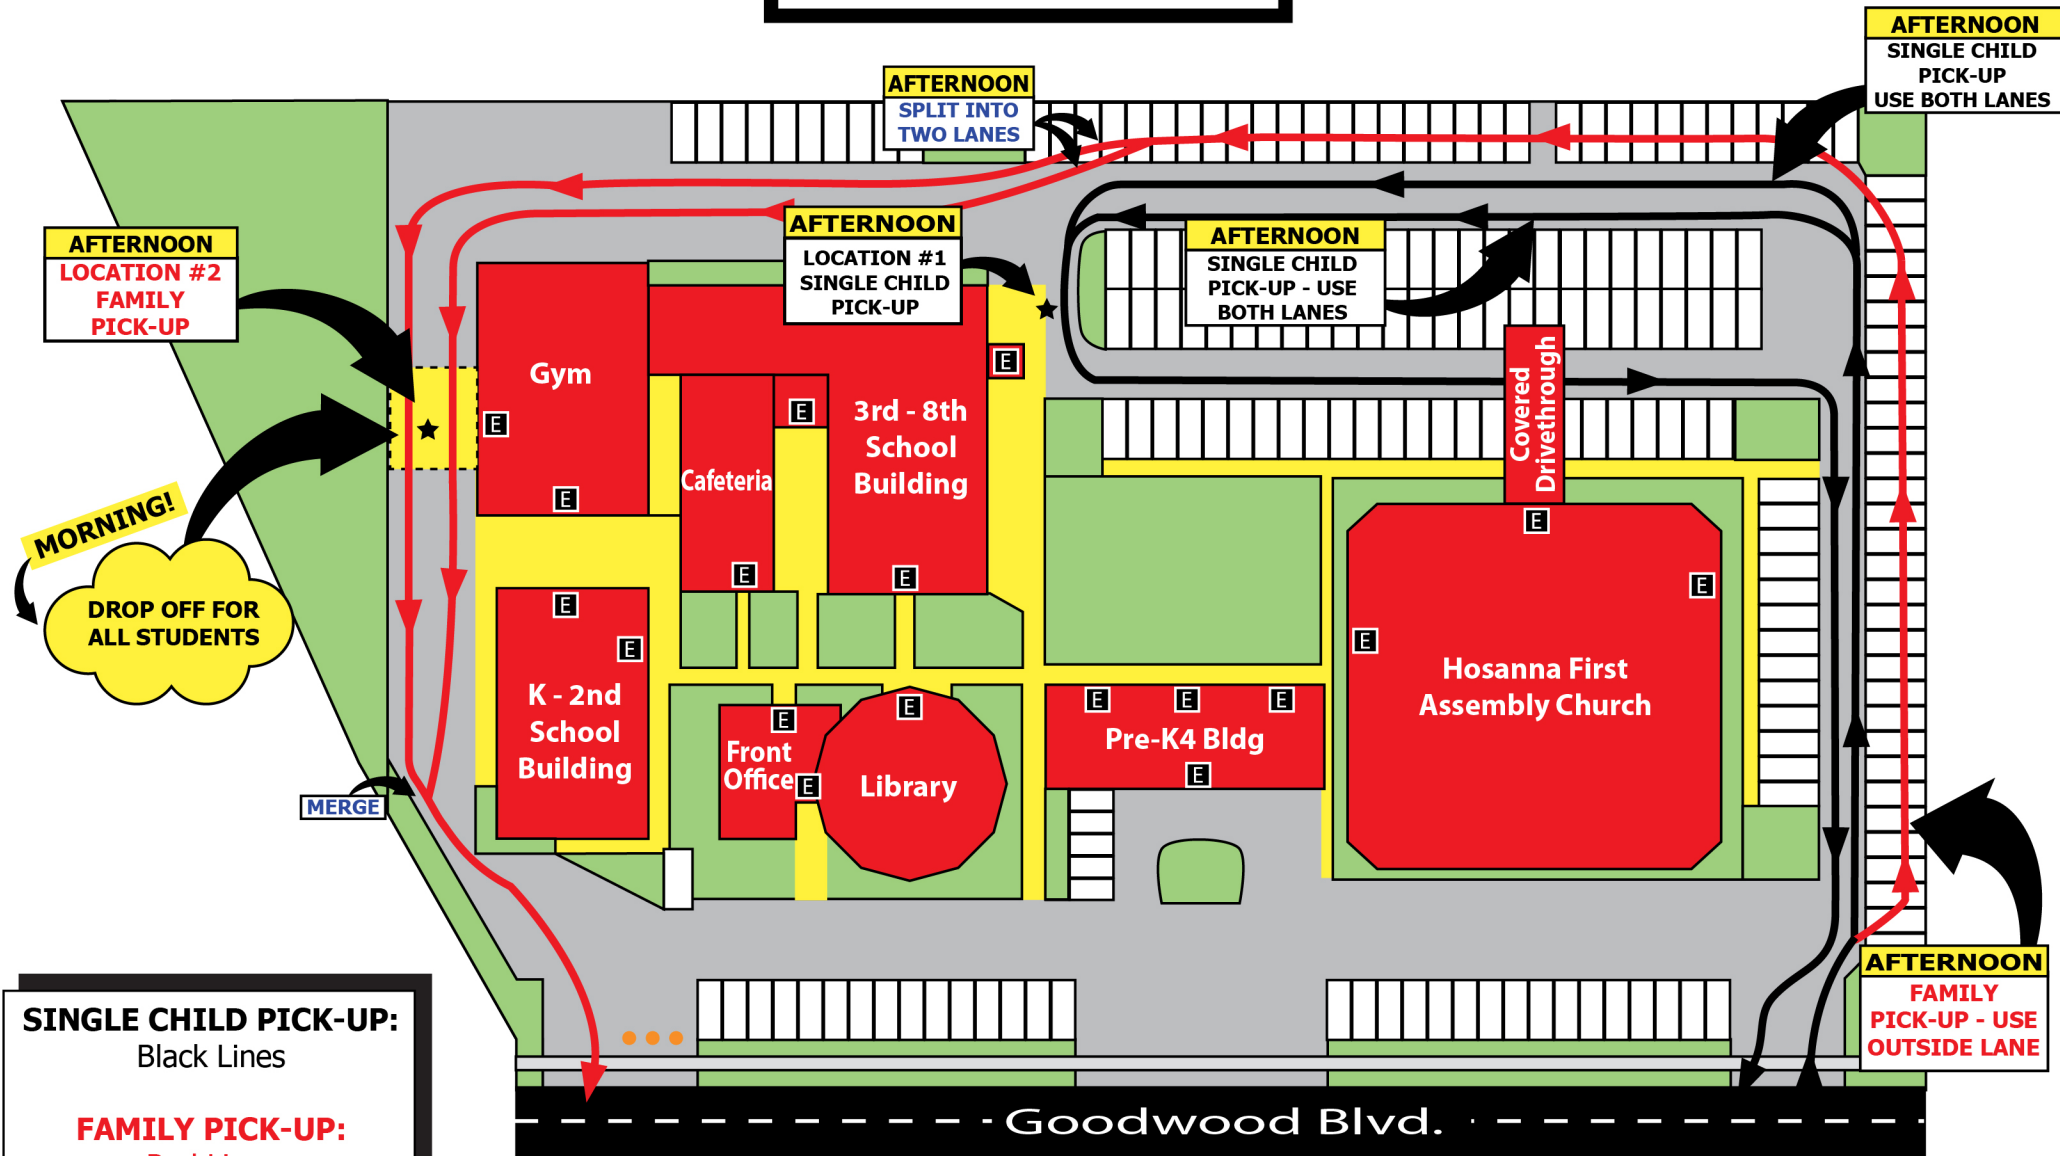

HOSANNA CHRISTIAN ACADEMY

PICK-UP PROCEDURE

LOCATION #1: Single Child Pick-Up

(Pre-K4 - 8th grade)

LOCATION #2: Family Pick-Up

(2 or more children Pre-K4 - 8th grade)

CAR LINE

**EXCEPTION:
SEVERE WEATHER STATUS**

SINGLE CHILD PICK-UP:
Black Lines

FAMILY PICK-UP:
Red Lines

NOTE: All exiting traffic must turn RIGHT onto Goodwood Blvd.