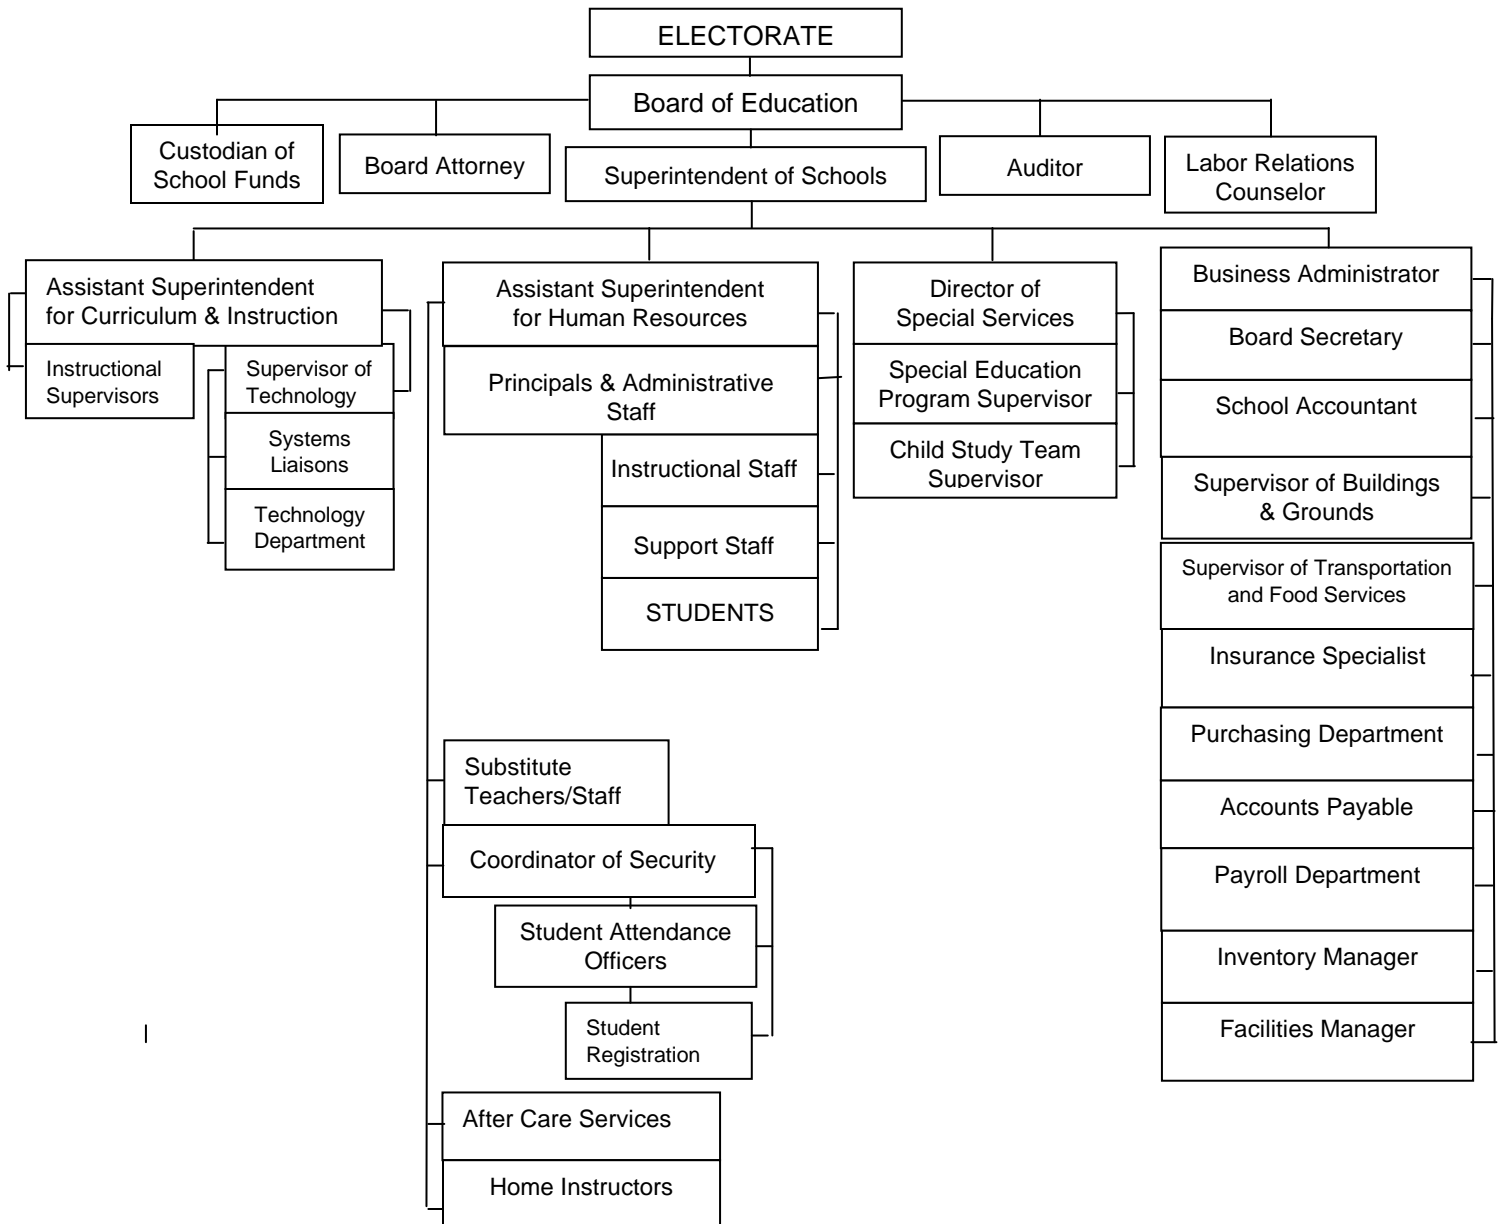

Regulation

WOODBRIAGE TOWNSHIP SCHOOL DISTRICT
TABLE OF ORGANIZATION

Adopted: 4/23/2015

Revised: 6/28/2018