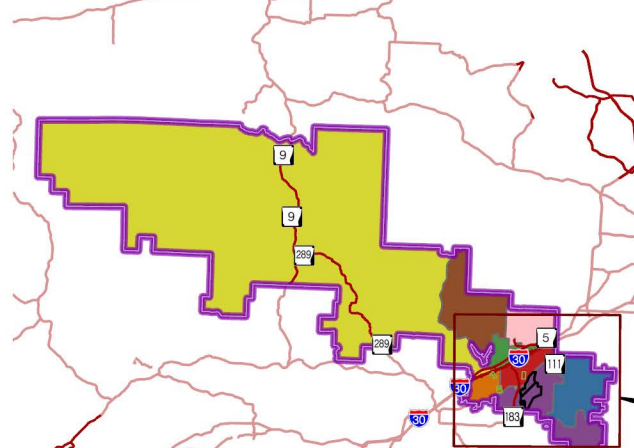

Elementary School Attendance Area Zones

0 15 30 Miles

- | | |
|-------------------------------|---------------------|
| 1. Bryant Elementary | Elementary Schools |
| 2. Collegeville Elementary | Middle Schools |
| 3. Davis Elementary | Junior High Schools |
| 4. Hill Farm Elementary | High Schools |
| 5. Hurricane Creek Elementary | District Boundary |
| 6. Parkway Elementary | Airport |
| 7. Salem Elementary | Golf |
| 8. Springhill Elementary | Park |
| 9. Bethel Middle | |
| 10. Bryant Middle | |
| 11. Bryant Junior High | |
| 12. Bryant High | |