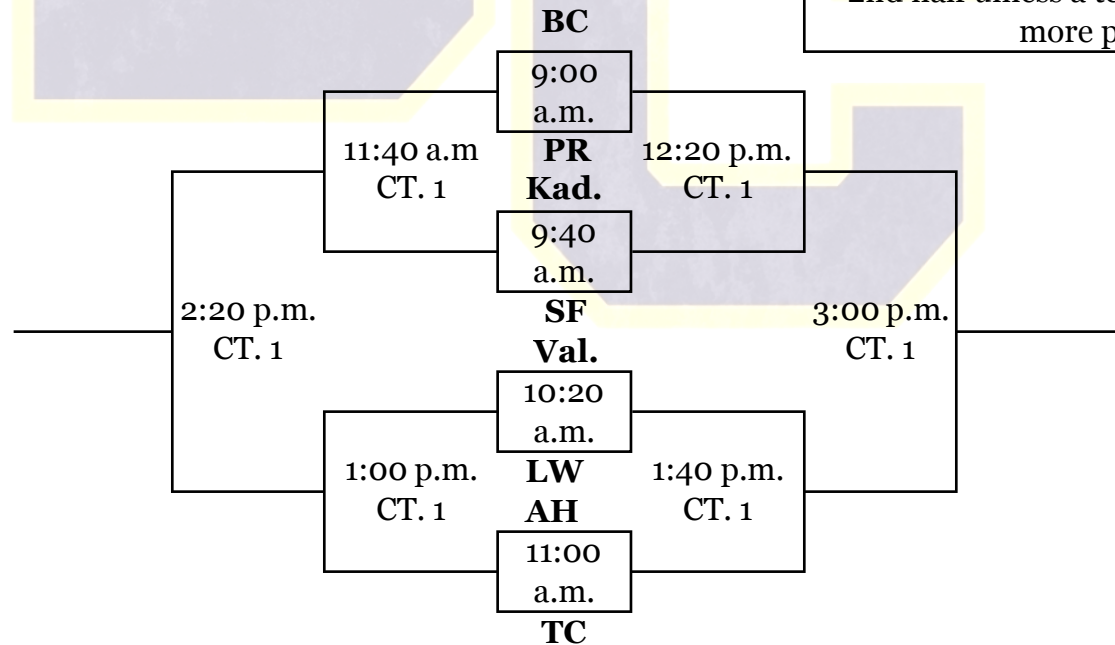

Bennett County Middle School BBB Tournament

Saturday, February 11, 2023

**All games will be played at the Warrior Center Gym (see map).
Games will start at 9:00 a.m. MT and all other games will run on a rolling schedule.**

Officials: High School Boys Basketball Team with Community Members

Admissions Table: High School Boys Basketball Team

BC - Bennett County
PR - Pine Ridge
Kad - Kadoka
SF - St. Francis
Val. - Valentine
LW - Little Wound
AH - American Horse
TC - Todd County

A Bracket

2 16-minute halves with a running clock. Clock will stop in the last 2 minutes of the 2nd half unless a team is up by 10 or more points

Bennett County Middle School BBB Tournament

Saturday, February 11, 2023

BC - Bennett County
PR - Pine Ridge
Kad - Kadoka
SF - St. Francis
Val. - Valentine
LW - Little Wound
AH - American Horse
TC - Todd County

B Bracket

2 16-minute halves with a running clock.
Clock will stop in the last 2 minutes of the
2nd half unless a team is up by 10 or
more points