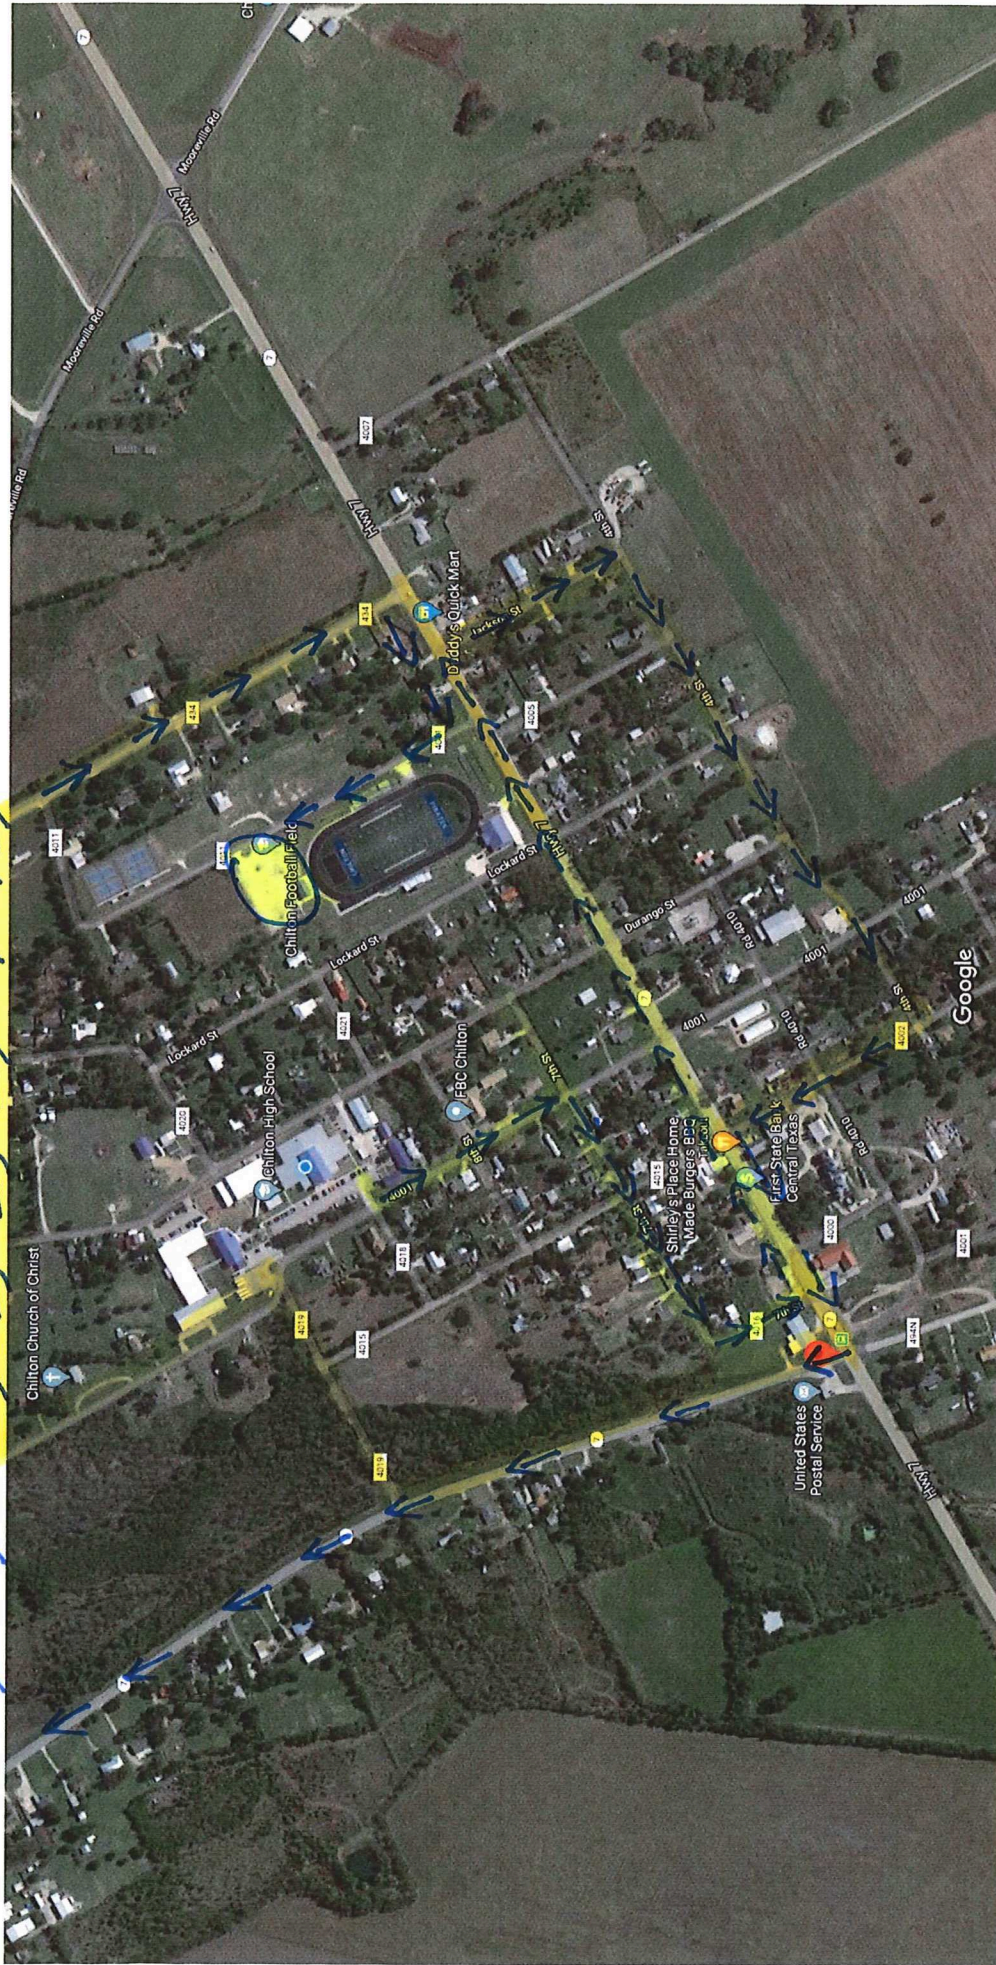

# Cemetery Road

Imagery ©2020 Maxar Technologies, USDA Farm Service Agency, Map data ©2020 200 ft

- Start at High School 6:30pm
1. Right on 7th
  2. Left on Hwy 7
  3. Right on Jackson
  4. Right on 4th
  5. Right on 4002
  6. Left on Hwy 7
  7. Right on Bus. 7
  8. Right on 434
  9. Right on Hwy 7
  10. Right on 4011
  11. End at Football Field

Senior Parade  
Friday, May 22nd