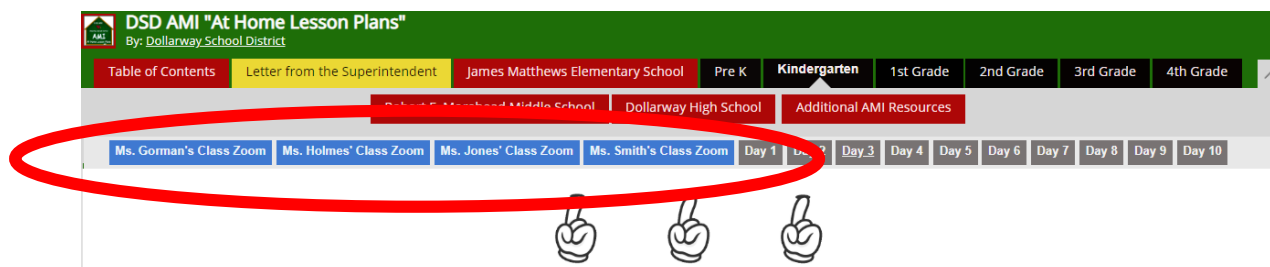

Step 4: Select Your teachers zoom class (Blue Tab)