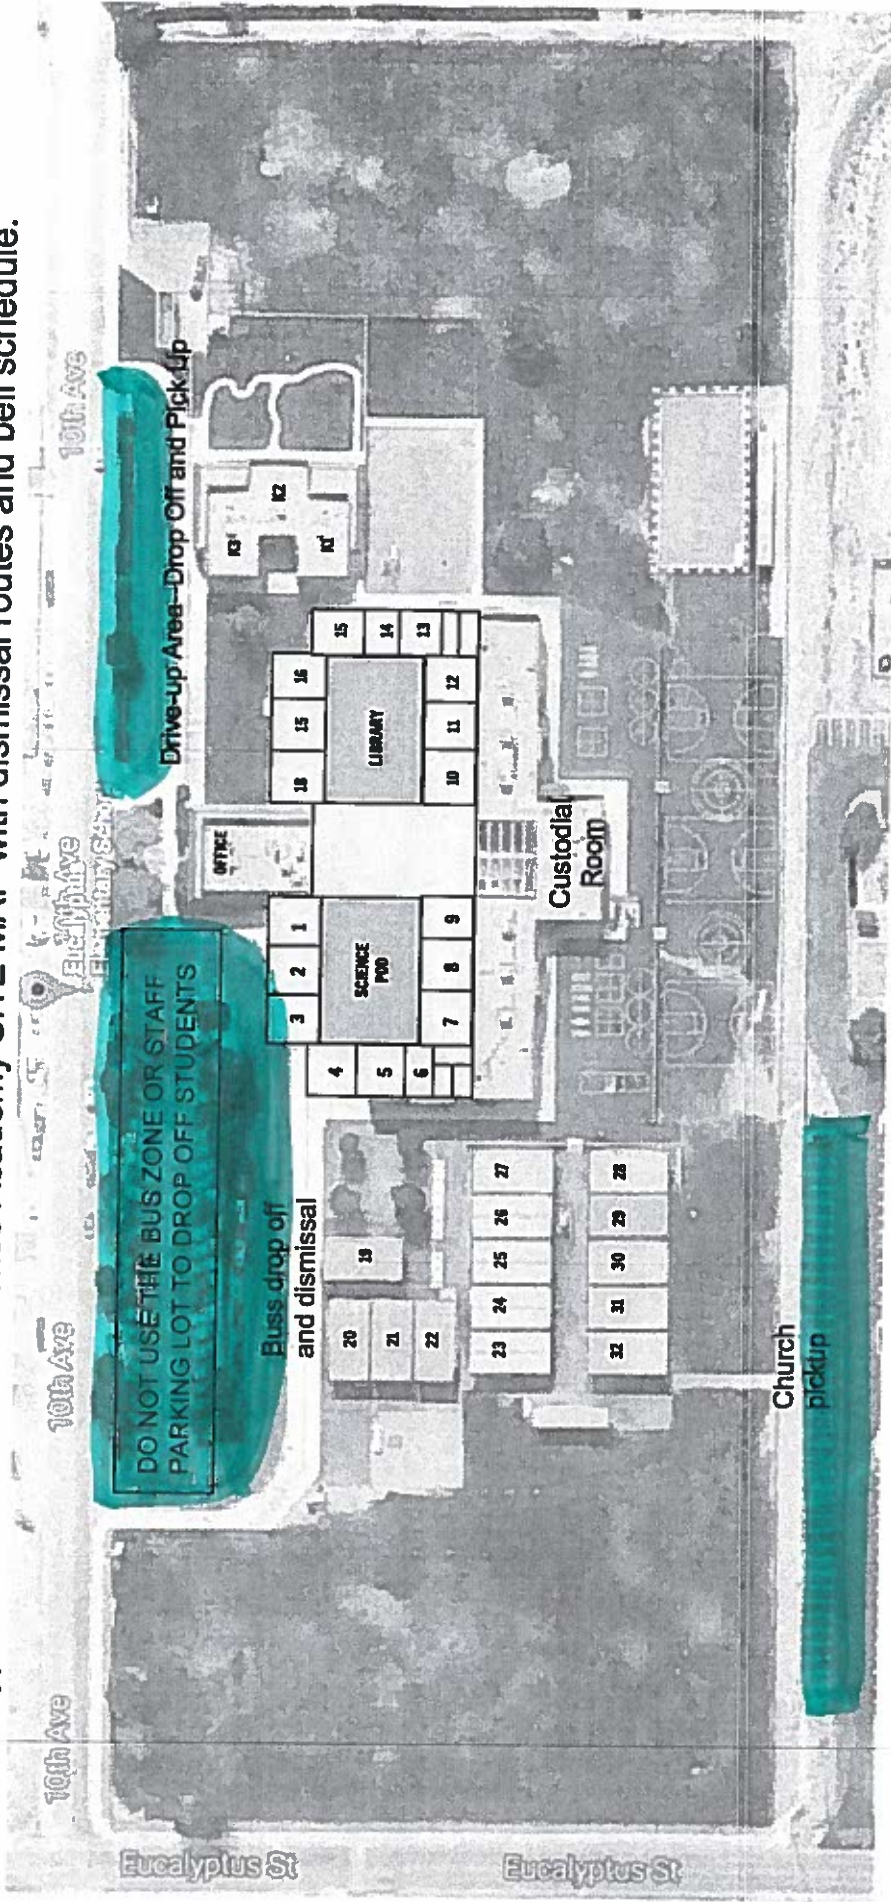

Eucalyptus Environmental Science Academy SITE MAP with dismissal routes and bell schedule.

Drive Up--Drop Off: Please stay in your car and follow school procedures. Students may only be dropped off in the Drive-Up area by kindergarten. **DO NOT USE THE BUS ZONE OR STAFF PARKING LOT TO DROP OFF STUDENTS.** When picking up students after school:

You must present your pick up card or identification to pick up your student.

Gates Open: 7:45
AM Kinder: 8:10 11:46 Wed 10:49
First-Sixth: 8:20-2:37 Wed 1:41
PM Kinder: 11:01-2:37 Wed 1:41

Lunches
First/Second Grade: 11:30-12:10
Third/Fourth Grade: 12:15-12:55
Fifth/Sixth Grade: 1:00-1:40