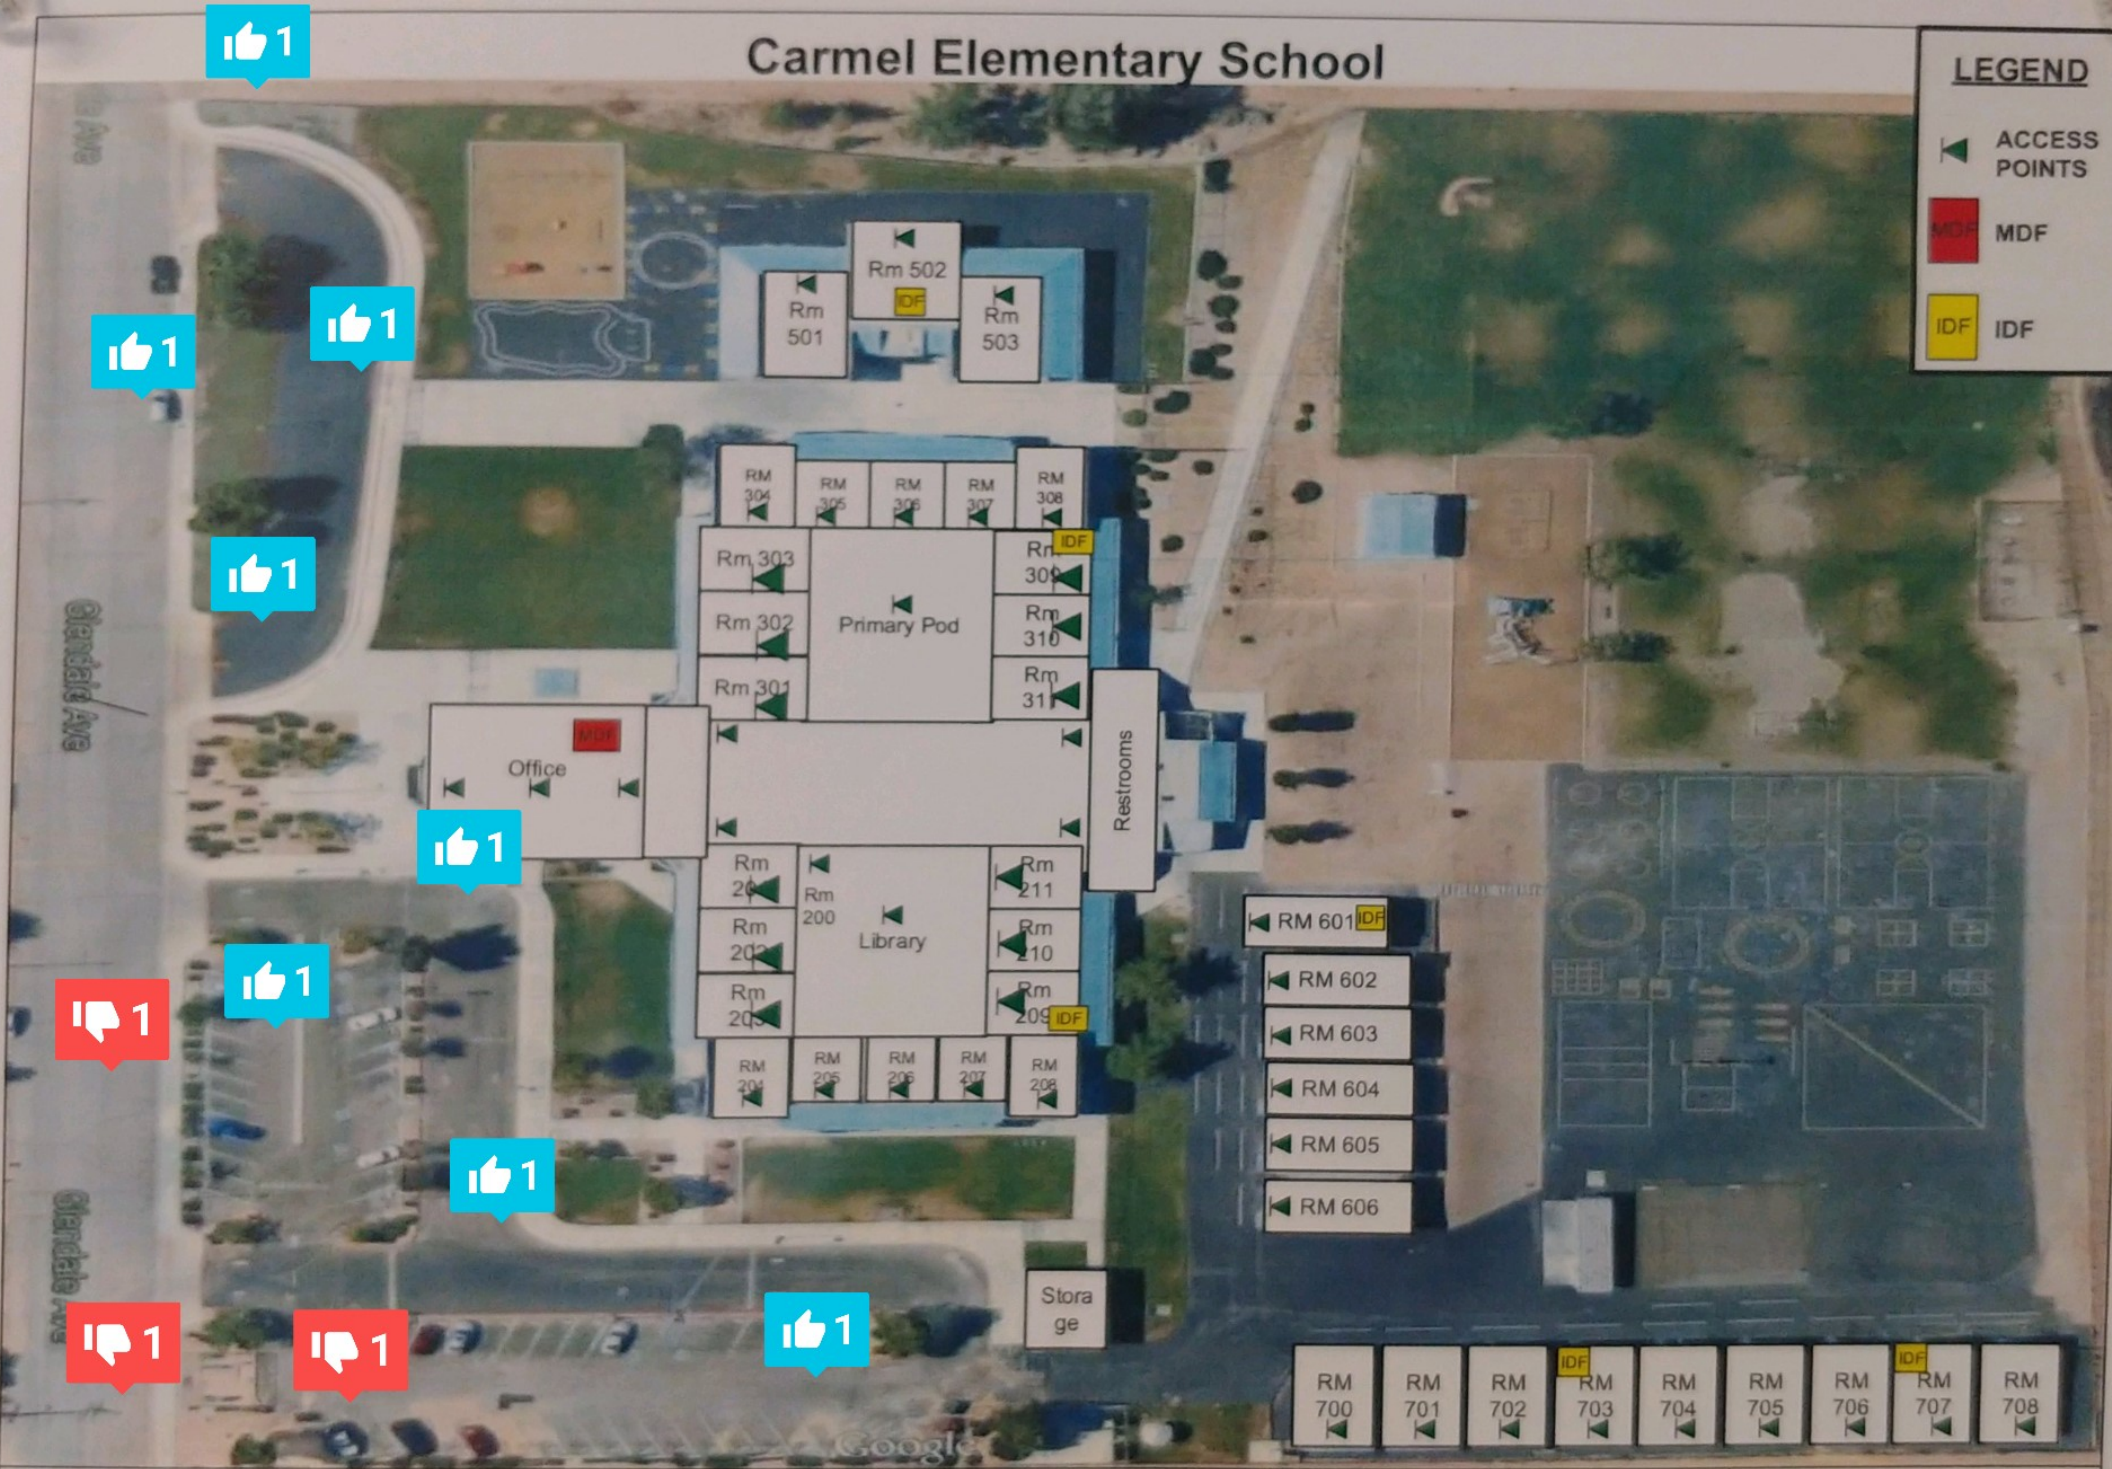

Carmel Elementary School

LEGEND

ACCESS POINTS

MDF

IDF

Site Map

AMSONET

Date: 11/10/15