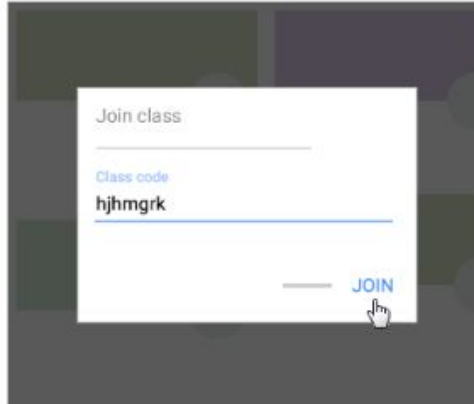

## Classroom Codes/Instructions/Contact

You must be signed in to Classroom before you can join a class. Unsure if you're signed in? [Learn more about how to sign in to Classroom.](#)

### Join a class with a class code

1. Go to [classroom.google.com](https://classroom.google.com).
2. At the top, click Add + > Join class.

3. Enter the class code your teacher gave you and click Join.  
A class code consists of 6 or 7 letters or numbers. For example, `hjhmgrk` or `g5gdp1`.