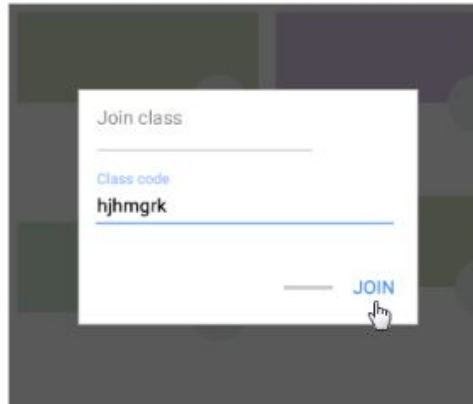

Ms. Mois

Classroom Codes/Instructions/Contact

You must be signed in to Classroom before you can join a class. Unsure if you're signed in? [Learn more about how to sign in to Classroom.](#)

Join a class with a class code

1. Go to classroom.google.com.
2. At the top, click Add + > Join class.

3. Enter the class code your teacher gave you and click Join.
A class code consists of 6 or 7 letters or numbers. For example, hjhmgrk or g5gdp1.