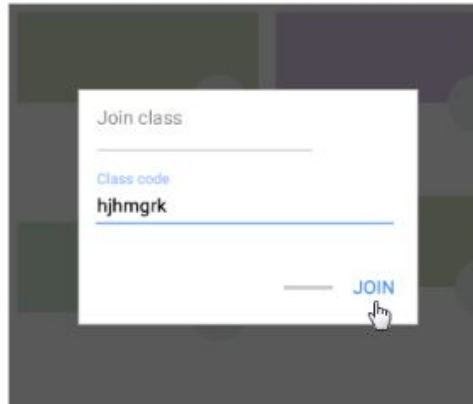

## Classroom Codes/Instructions/Contact

You must be signed in to Classroom before you can join a class. Unsure if you're signed in? [Learn more about how to sign in to Classroom.](#)

### Join a class with a class code

1. Go to [classroom.google.com](https://classroom.google.com).
2. At the top, click Add + > Join class.

3. Enter the class code your teacher gave you and click Join.  
A class code consists of 6 or 7 letters or numbers. For example, `hjhmgrk` or `g5gdp1`.