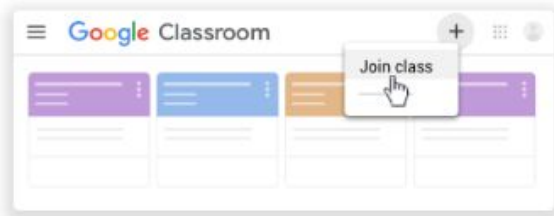

Coach Ojeda

Classroom Codes/Instructions/Contact

You must be signed in to Classroom before you can join a class. Unsure if you're signed in? [Learn more about how to sign in to Classroom.](#)

Join a class with a class code

1. Go to classroom.google.com.
2. At the top, click Add + > Join class.

3. Enter the class code your teacher gave you and click Join.
A class code consists of 6 or 7 letters or numbers. For example, hjhmgrk or g5gdp1.