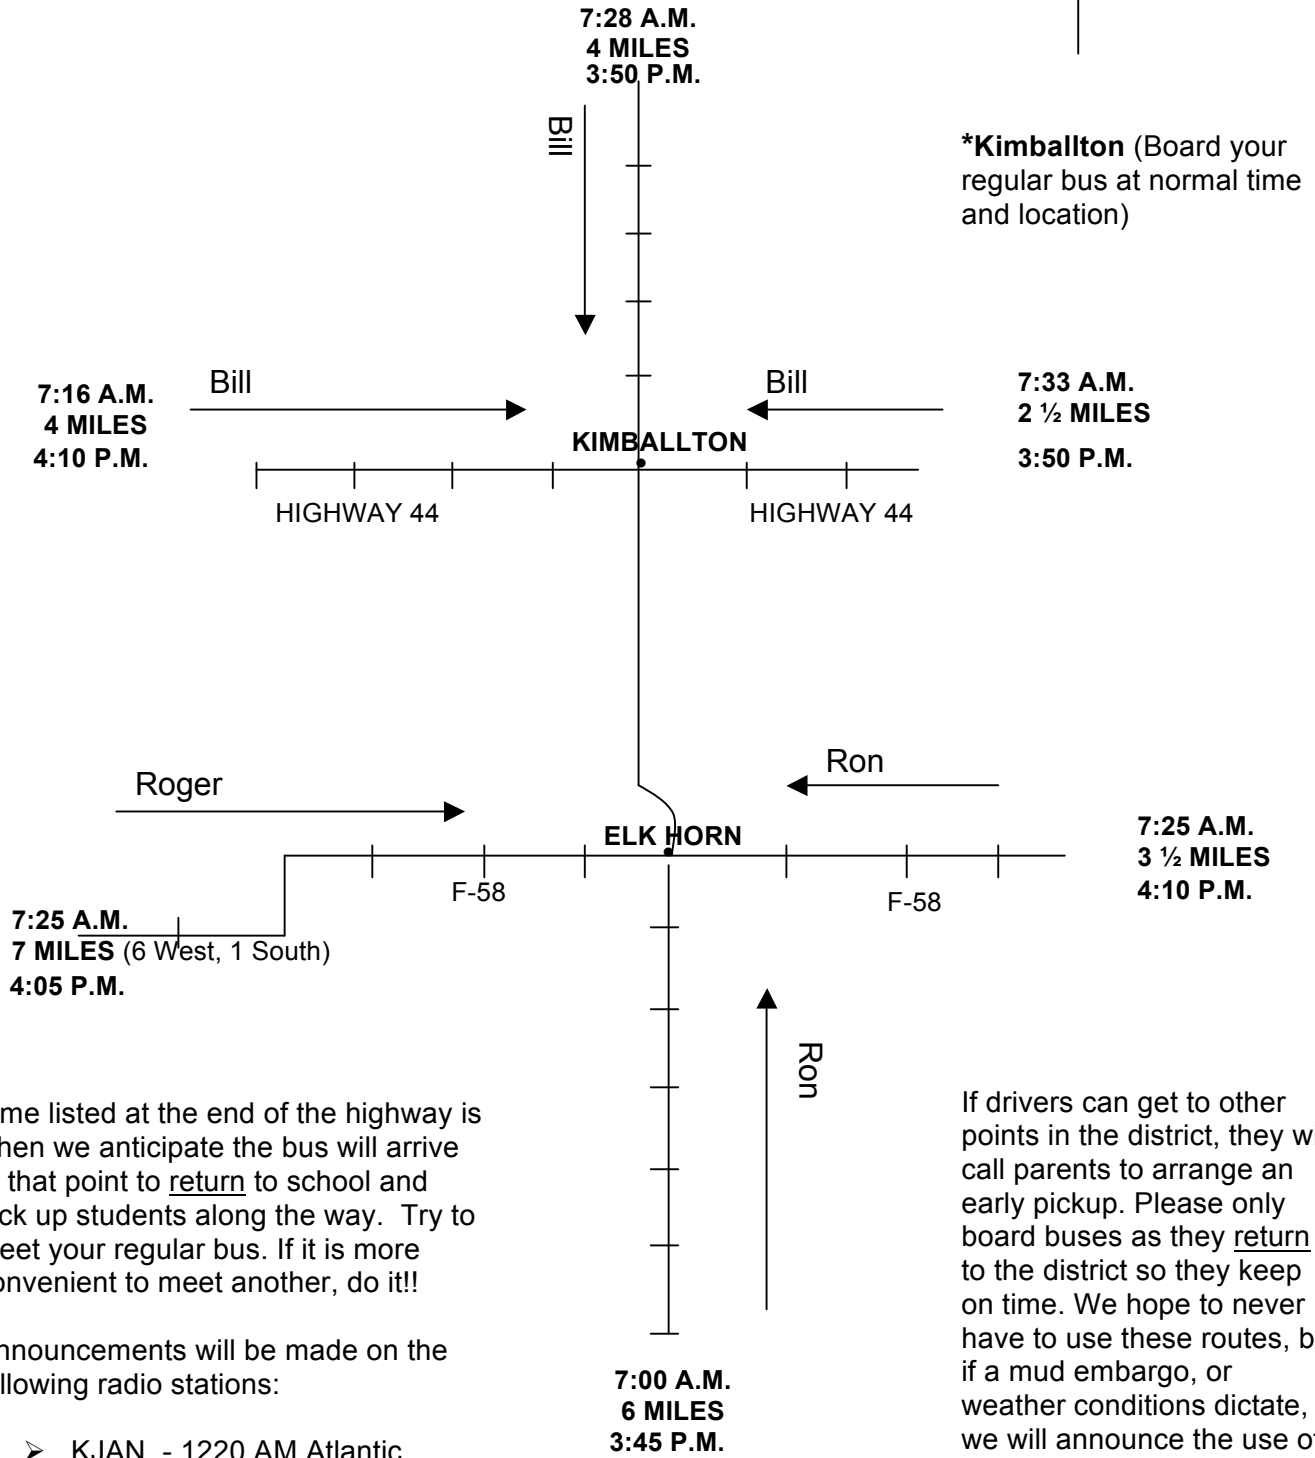

**EXIRA-ELK HORN-KIMBALLTON COMMUNITY SCHOOL  
HARD SURFACE Western BUS ROUTES**

Time listed at the end of the highway is when we anticipate the bus will arrive at that point to return to school and pick up students along the way. Try to meet your regular bus. If it is more convenient to meet another, do it!!

Announcements will be made on the following radio stations:

- KJAN - 1220 AM Atlantic
- KSOM - 96.5 FM Atlantic
- KNOD - 105.5 FM Harlan
- KMA - 960 AM Shenandoah

If drivers can get to other points in the district, they will call parents to arrange an early pickup. Please only board buses as they return to the district so they keep on time. We hope to never have to use these routes, but if a mud embargo, or weather conditions dictate, we will announce the use of Hard Surface Routes on the radio.