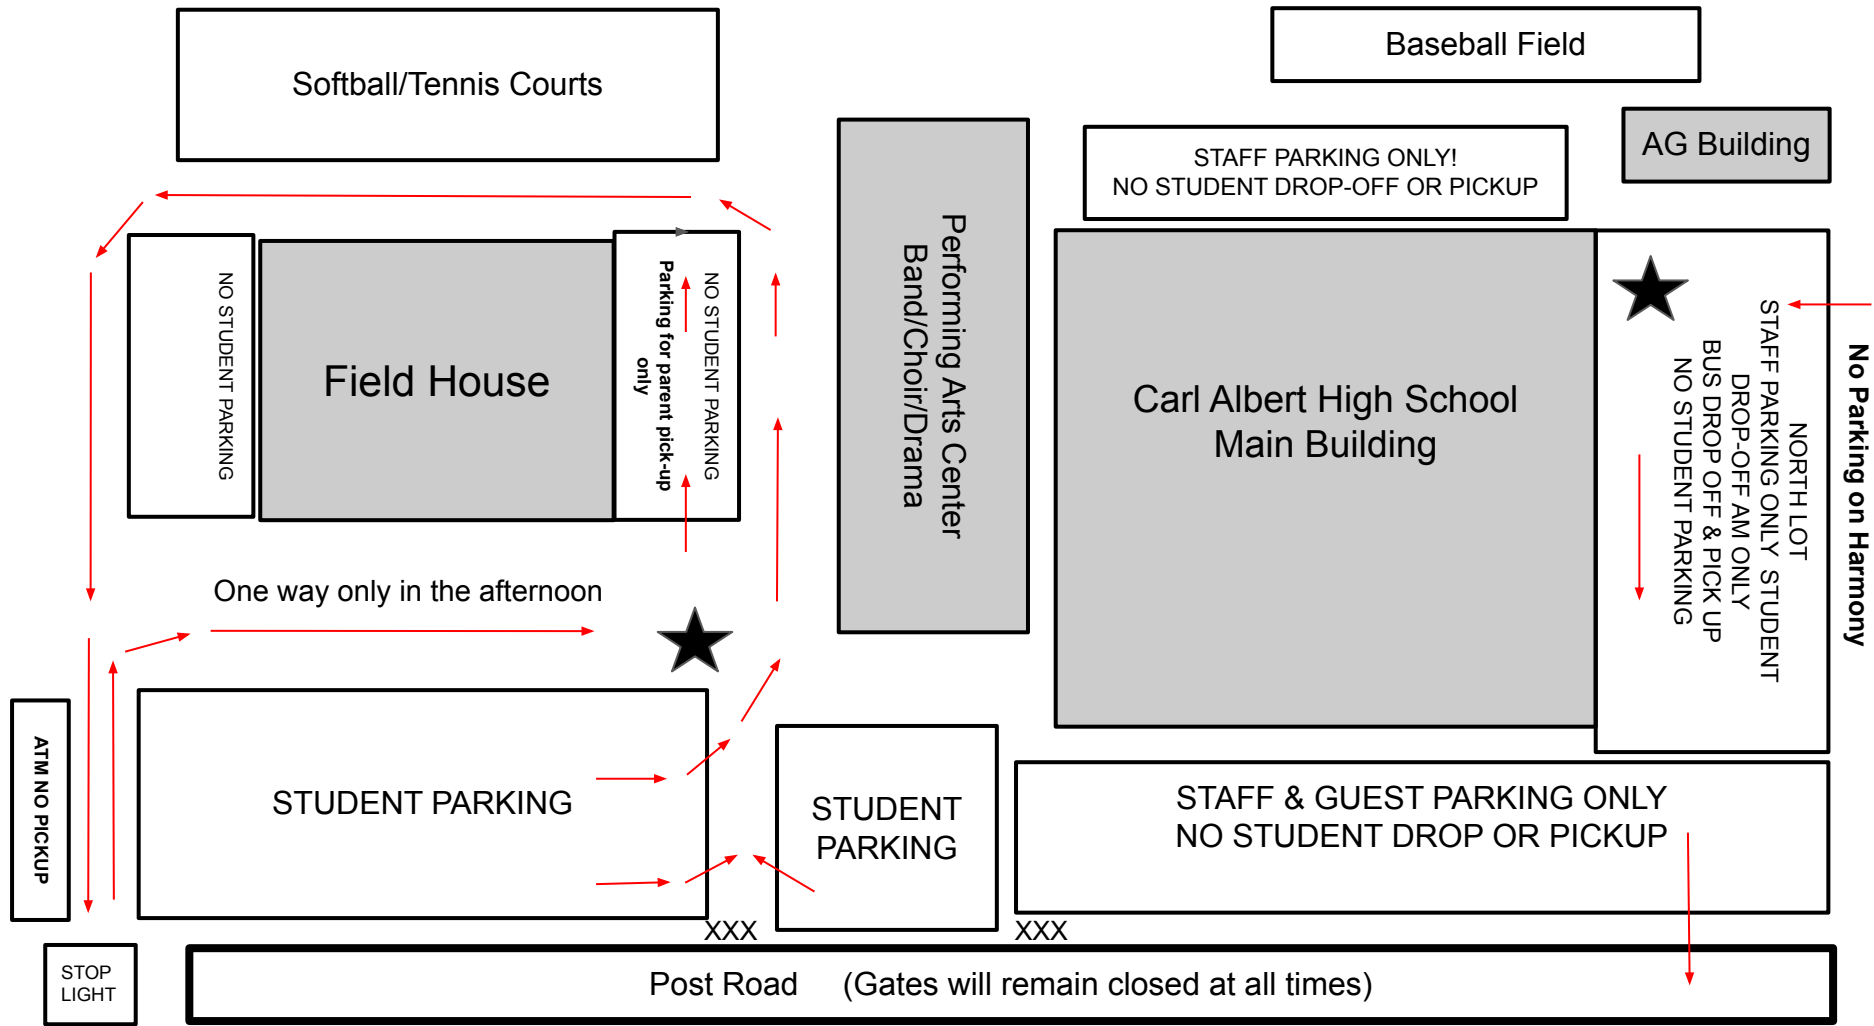

# Carl Albert High School Parking and Traffic Flow Map

★ Indicates drop-off point. At pick-up time, please park in the lot north of the fieldhouse  
**DO NOT line up in front (east) of the fieldhouse!!**

\*During AM & PM drop-off we ask that you make the loop around the fieldhouse to keep the flow of traffic moving best and use the stop light to enter and exit. **Arrows indicate PM flow of traffic.**

\*Keep in mind that we have many inexperienced drivers on campus and we have designated this to keep all drivers and walkers as safe as possible.

**\*Middle school students are not allowed to meet their rides on high school property, including the ATM area.**