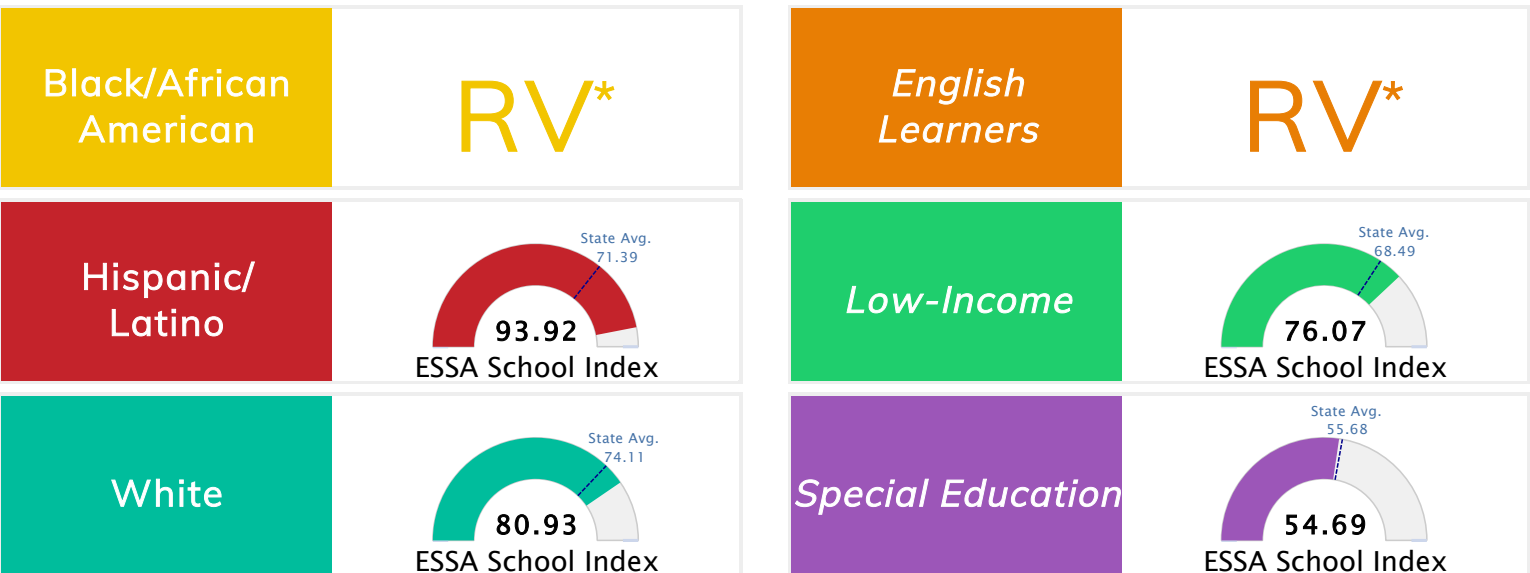

Note: Full color represents score

*RV = Restricted Value for sub-pops size < 10

Prepared by the Arkansas Department of Education