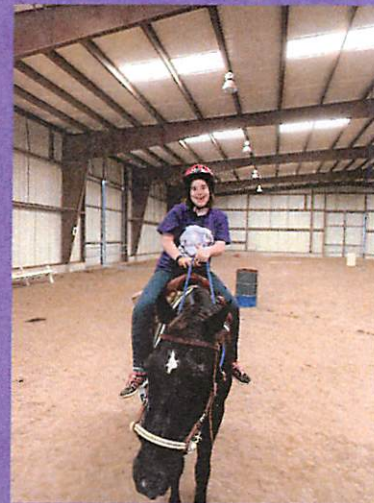

# HOPE RANCH THERAPEUTIC RIDING CENTER-TOPEKA OPEN HOUSE

WHEN - SATURDAY, MARCH 28, 2020  
12 - 4 PM

WHERE - 7240 DOUGLAS RD  
TOPEKA, KS 66610