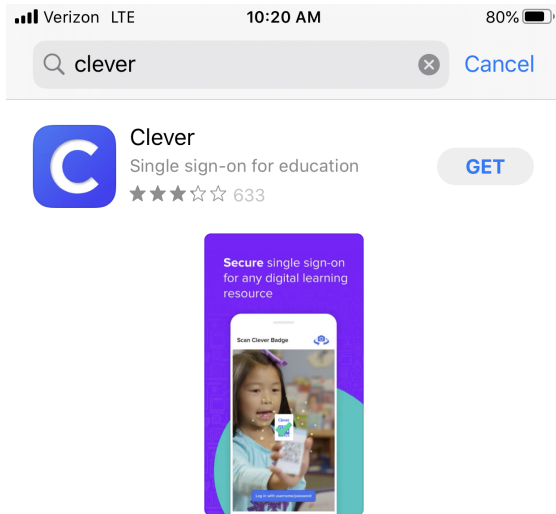

Grades K-1 (Using Clever Badge on iPad)

- Open the App Store and search for Clever and download the free app

- After installing, open the app and allow the access to the camera

- Hold the badge up to the camera (it opens facing you, but you can switch to the back camera by clicking the blue photo button)