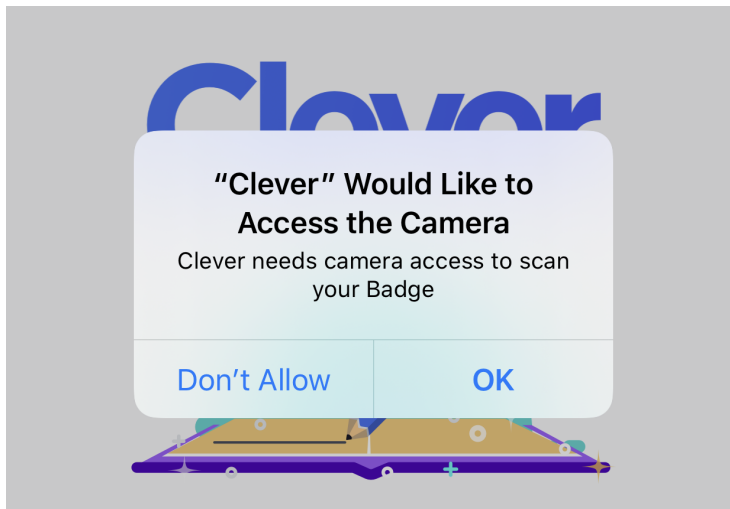

Grades K-1 (Using Clever Badge on iPad)

- Open the App Store and search for Clever and download the free app

- After installing, open the app and allow the access to the camera

- Hold the badge up to the camera (it opens facing you, but you can switch to the back camera by clicking the blue photo button)