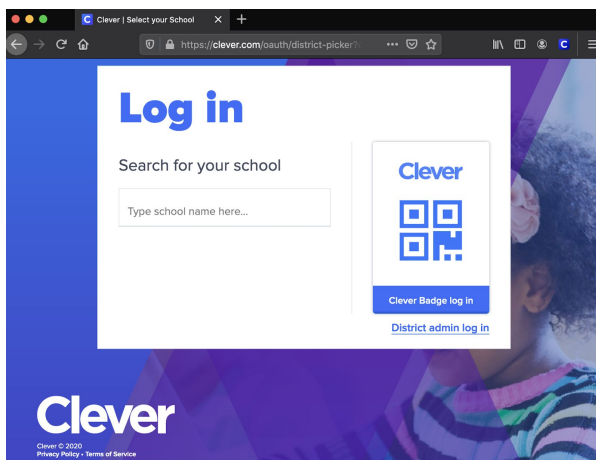

## Using Clever Badge on a Mac, Windows device, or Chromebook)

- Open a web browser and Install the Clever Extension - You can download the Clever extension by following the link for the corresponding browser.

[Google Chrome](#)

[Mozilla Firefox](#)

[Instructions for adding an extension on Microsoft Edge](#)

- Once the Clever extension is installed, navigate to [clever.com](https://clever.com)

- Select "Log in as a student"

- Type in your full school name and make sure to select the school that has “Southwest Parke Cmty Sch Dist, IN” under the school name.