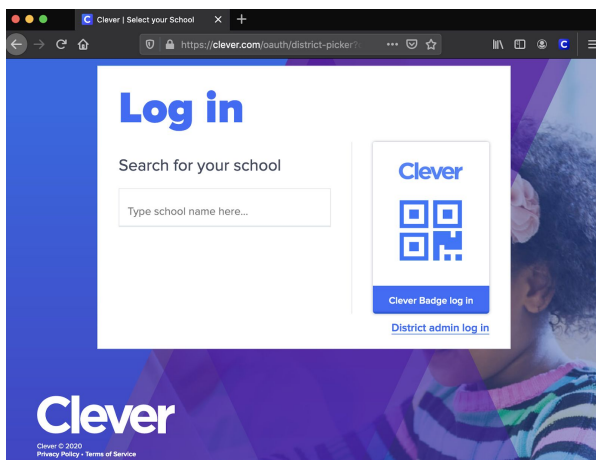

Grades K-1 (Using Clever Badge on a Mac, Windows device, or Chromebook)

- Open a web browser and Install the Clever Extension - You can download the Clever extension by following the link for the corresponding browser.

[Google Chrome](#)

[Mozilla Firefox](#)

[Instructions for adding an extension on Microsoft Edge](#)

- Once the Clever extension is installed, navigate to clever.com

- Select “Log in as a student”

- Type in your full school name and make sure to select the school that has “Southwest Parke Cmty Sch Dist, IN” under the school name. Then click “Clever Badge log in.”