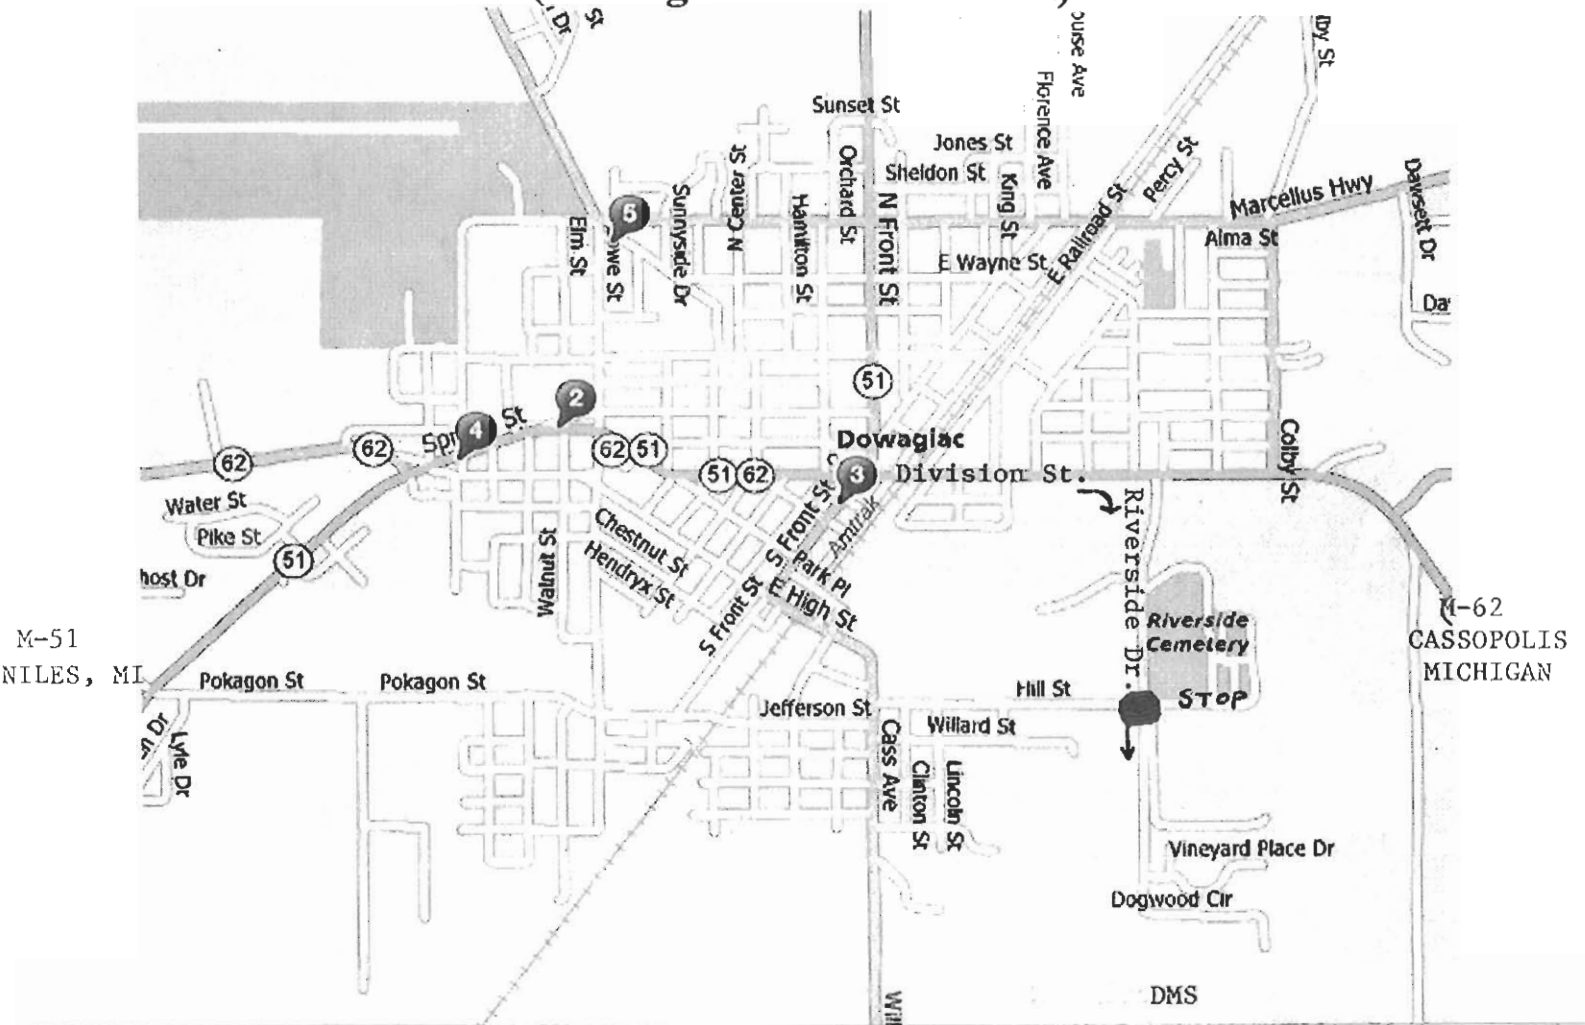

DIRECTIONS TO DMS (Dowagiac Middle School)

FROM: Niles

- Take M-51 North to Dowagiac
- M-51 turns into Spruce St., which then turns into W. Division St. (Also M-62)
- Go thru 2 stop lights
- Cross over railroad tracks
- Go approximately ½ mile, turn RIGHT at Riverside Dr.
- Go thru 2 Stop Signs
- DMS will be on your Right at end of Riverside Dr.

FROM: Cassopolis

- Take M-62 West to Dowagiac
- M-62 West becomes East Division
- Turn LEFT on Riverside Drive (first road on left)
- Go through 2 Stop Signs
- DMS will be on your Right at end of Riverside Dr.

FROM: Administration

- Head East on Main St. to Downtown Dowagiac
- Turn LEFT on Front St.
- Go to Stop Light turn RIGHT on E. Division
- Cross over railroad tracks
- Go approximately ½ mile, turn RIGHT at Riverside Dr.
- Go thru 2 Stop Signs
- DMS will be on your Right at end of Riverside Dr.