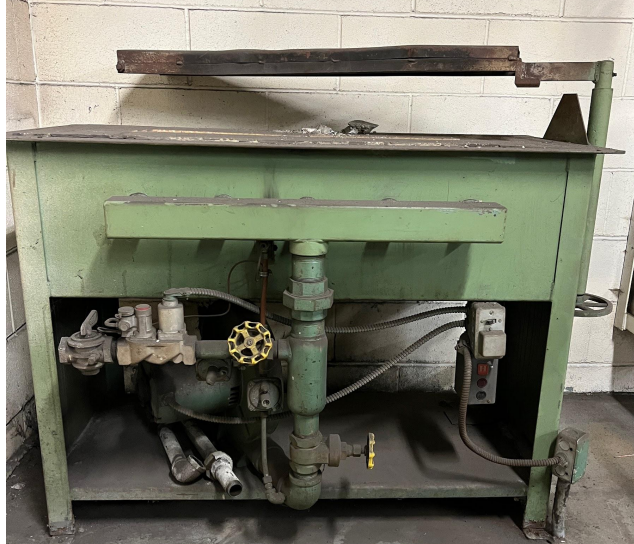

For Sale - Heating Forge - $300

Has not been used for a long time.