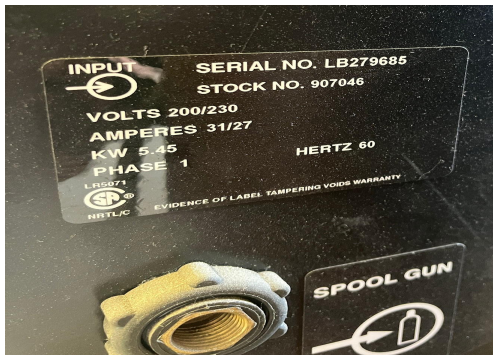

For Sale - Miller 210 Wire Welder - \$500

#1

Works as it should. Sold without welding wire and cylinder.

Fillmore Central excess inventory.

First come, first serve.

Contact Kurt VanDeWalle

402-759-3141

kurt.vandewalle@fillmorecentral.org

For Sale - Miller 250 Wire Welder - \$500

#2

Sold without welding wire and cylinder. Sold as is.

INPUT  SERIAL NO. KE684696
VOLTS 200/230/460 STOCK NO. 903291
AMPERES 50/44/22
KW 7.7
PHASE 1 HERTZ 60

EVIDENCE OF LABEL TAMPERING VOIDS WARRANTY

Fillmore Central excess inventory.
First come, first serve.
Contact Kurt VanDeWalle
402-759-3141

kurt.vandewalle@fillmorecentral.org

For Sale - Miller 200 Wire Welder - \$500

#3

Sold without welding wire and cylinder. Sold as is.

Fillmore Central excess inventory.

First come, first serve.

Contact Kurt VanDeWalle

402-759-3141

kurt.vandewalle@fillmorecentral.org

For Sale - Lincoln Ideal Arc 250 Stick Welder - \$300

#4

Operational.Sold as is.