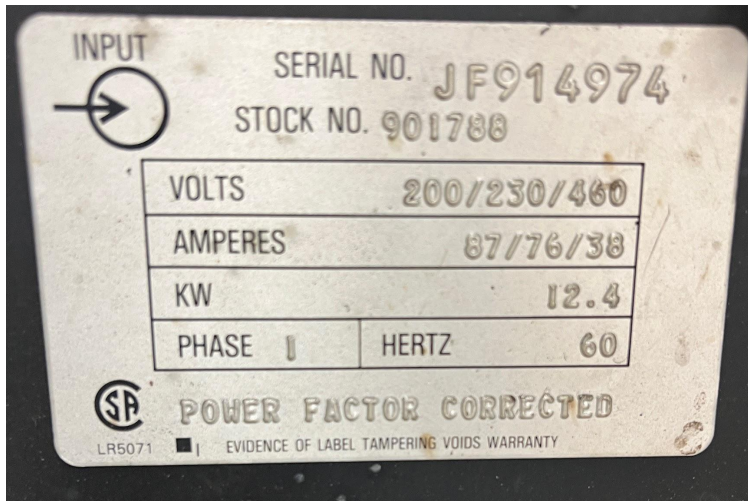

For Sale - Miller Dialarc HF - TIG & Stick
Has not been used for several years. Sold as is -
$300

#5

Fillmore Central excess inventory.
First come, first serve.
Contact Kurt VanDeWalle
402-759-3141
kurt.vandewalle@fillmorecentral.org