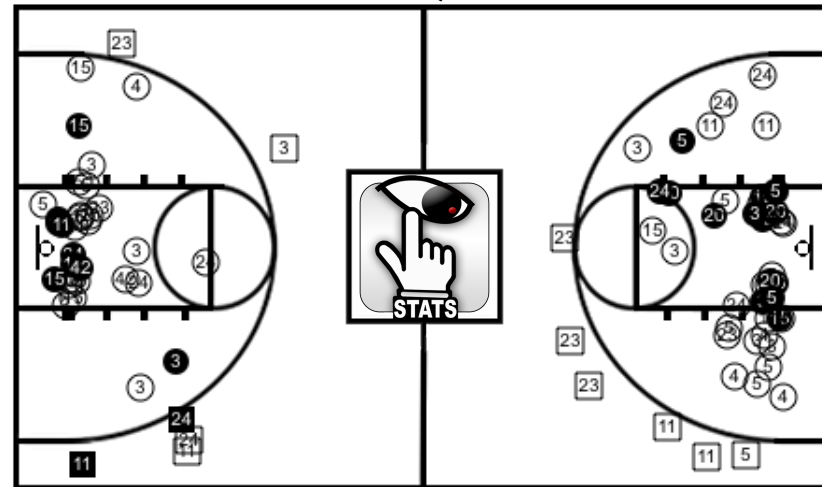

12/5/19 6:00 PM - 63 Bloomfield Queen Bees @ 21 Emerson-Hubbard (Final)

Home - Emerson-Hubbard

#	Name	Points	Total FG	%	2pt FG	%	3pt FG	%	Free Throws	%	Reb(O-D)DB	PF(T-F)	T	Ast	Blk	Stl	Def	Custor	Eff	Min
Total		21	9/26	34.6	7/21	33.3	2/5	40.0	1/5	20.0	34 (3-25)6	15 (1-0)	57	4	4	6	10	0	-15	32:00

Emerson-Hubbard

	1	2	3	4	F
H	8	3	4	6	21
A	22	11	11	19	63

Lead Changes: 2
 Game Tied: 2
 Away Largest Lead: 42
 Home Largest Lead: 2
 Away Longest Scoring Streak: 14
 Home Longest Scoring Streak: 4

Bloomfield Queen Bees