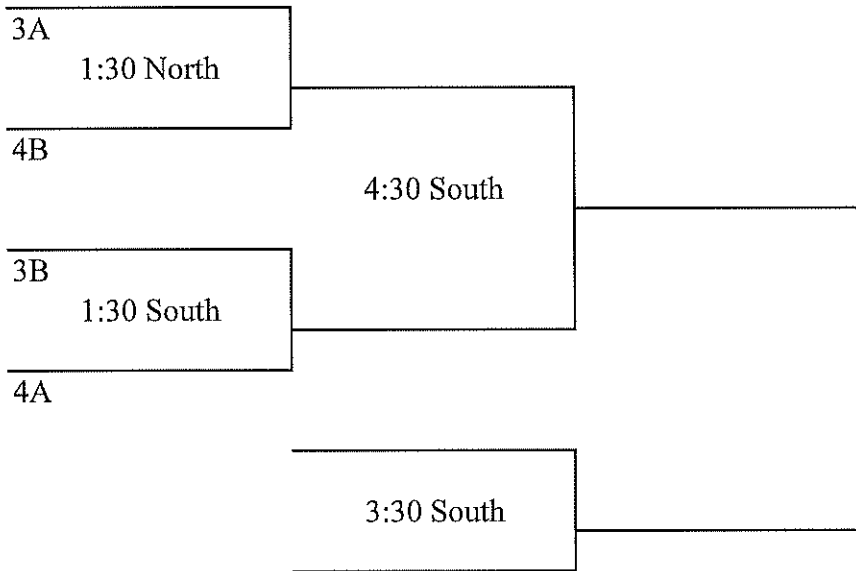

<u>Pool A</u>
Axtell
NEK
Osage City
Rock Creek

**Amy Schutter
Invitational
Volleyball Tournament
Saturday, August 27, 2022**
(HOME TEAM is listed first)

<u>Pool B</u>
Centralia
McLouth
Mission Valley
Wabaunsee

9:00	Axtell v NEK	Old Gym	11:00	Centralia v McLouth	Court as Assigned
	Wabaunsee v Mission Valley	New Gym (N)		Axtell v Osage City	Court as Assigned
	Rock Creek v Osage City	New Gym (S)		NEK v Rock Creek	Court as Assigned
10:00	Wabaunsee v McLouth	New Gym (N)	12:00	Osage City v NEK	Court as Assigned
	Mission Valley v Centralia	Old Gym		McLouth v Mission Valley	Court as Assigned
	Rock Creek v Axtell	New Gym (S)		Wabaunsee v Centralia	Court as Assigned

Consolation Bracket (New Gym)