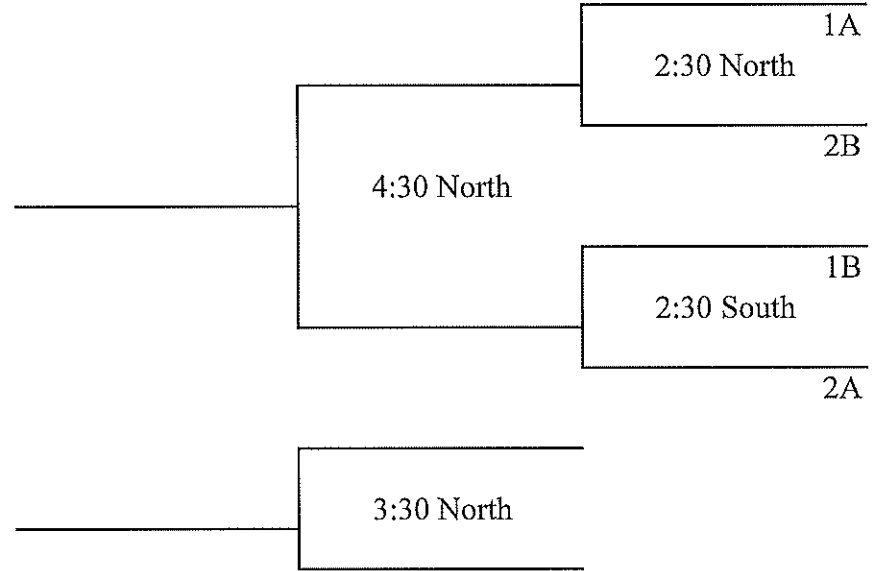

Championship Bracket (New Gym)