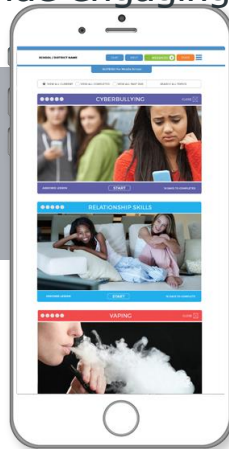

Social and emotional learning for your child and great tips for you!

Educators and parents are becoming increasingly aware of the need for social and emotional learning (SEL) in schools. That is why we are implementing a year-long curriculum designed to help all students develop a range of key life-skills.

2 reasons why we are excited about Suite360:

- ★ **Website + App** enables access on all devices. Go to the URL below and sign up, then download the Suite360 App from iTunes or Google Play Store
 - **YOUR SCHOOL APP CODE IS: lawrenceun**
- ★ **Multimedia lessons** provide engaging learning experiences.

Go to the URL listed below, and click "Sign Up" then enter the School Activation code "lawrenceun"

- Self-Awareness
- Self-management
- Social awareness
- Relationship Skills
- Responsible decision-making
- Emotional health
- Safety
- And many more...