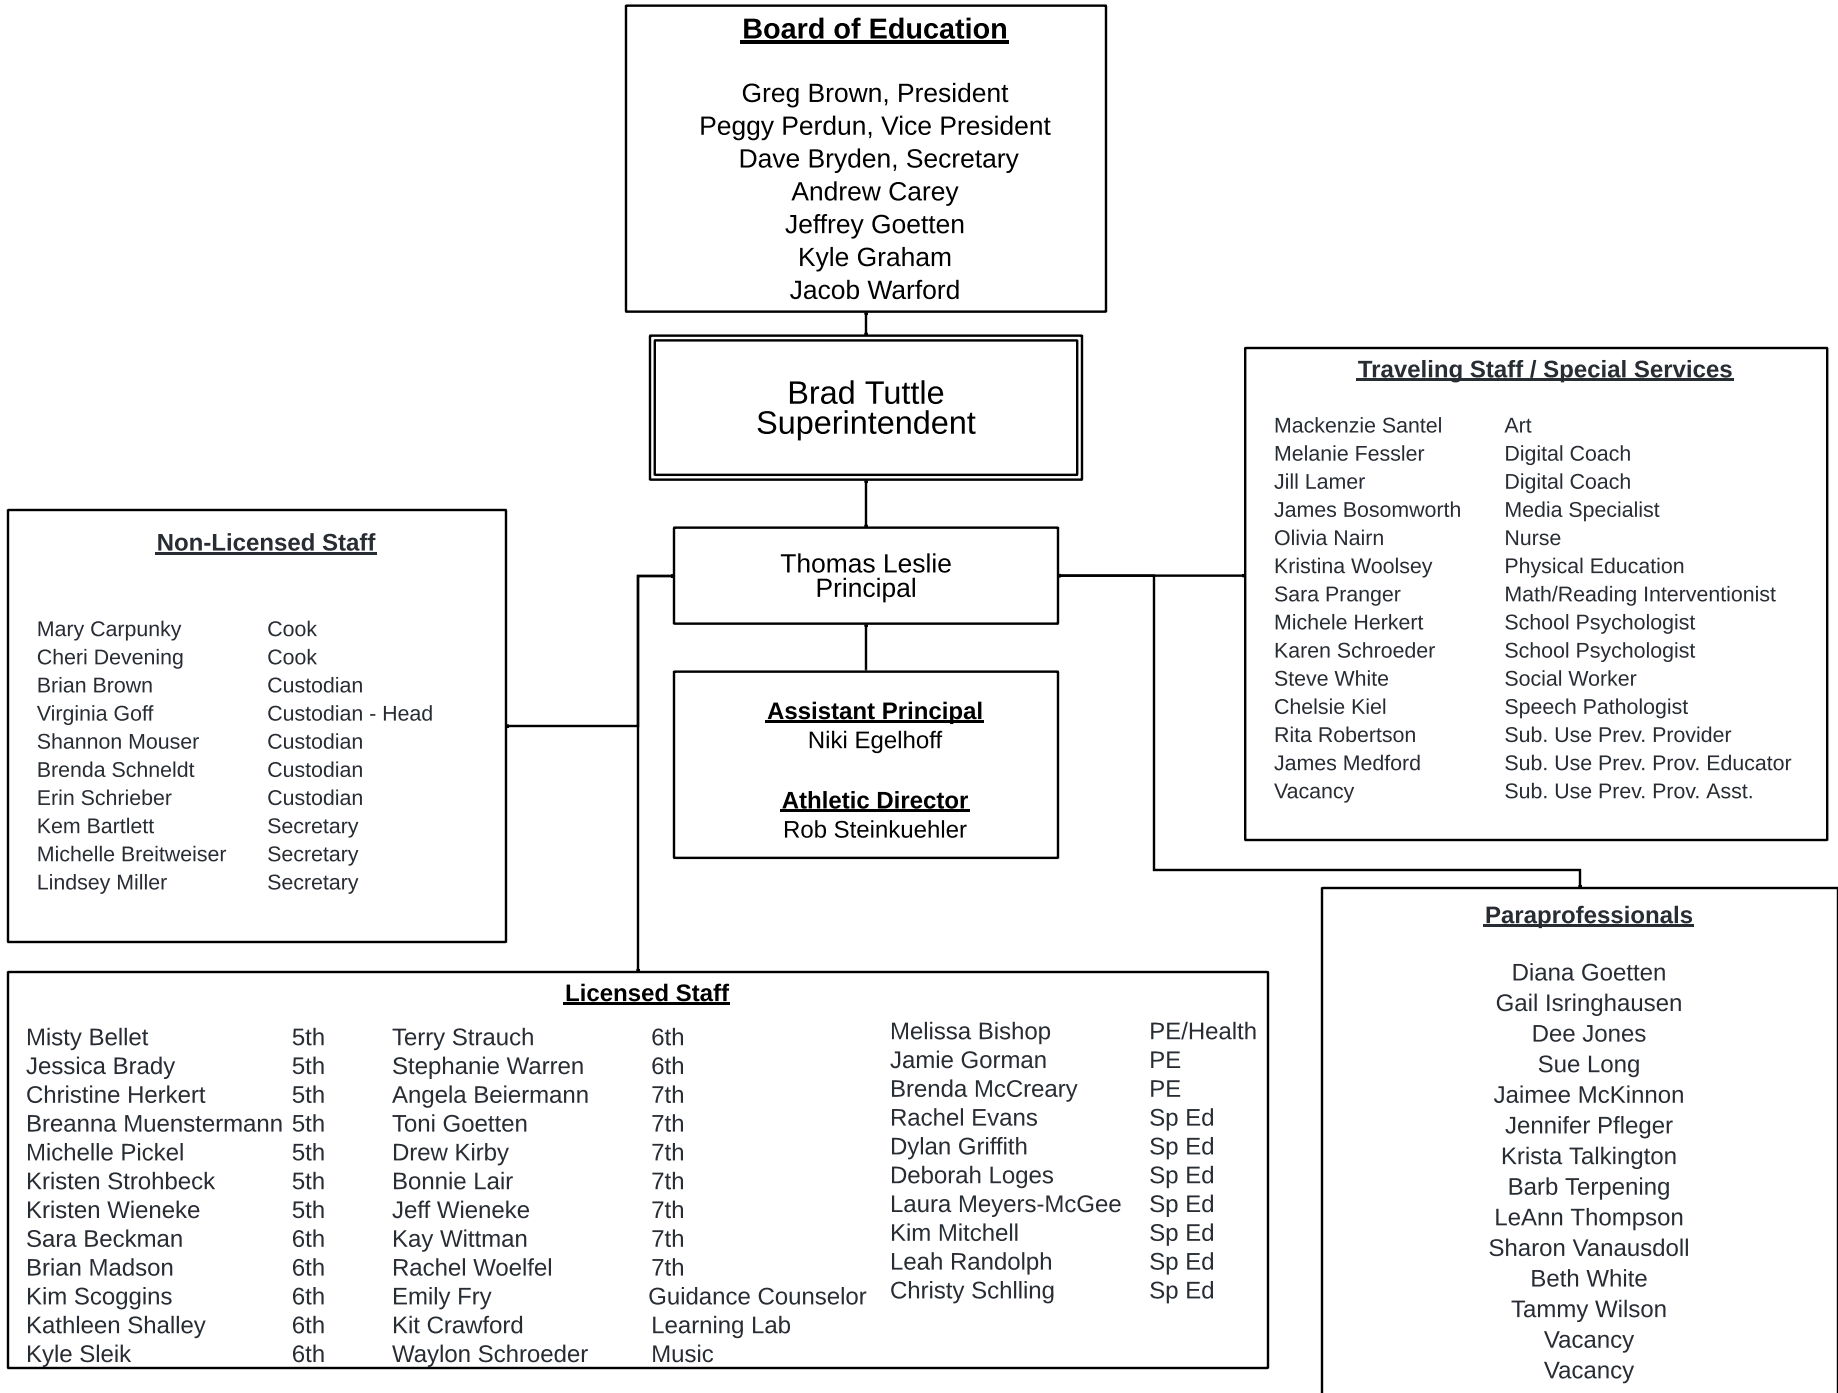

## Jersey Community Middle School

**Board of Education**

Greg Brown, President  
Peggy Perdun, Vice President  
Dave Bryden, Secretary  
Andrew Carey  
Jeffrey Goetten  
Kyle Graham  
Jacob Warford

**Brad Tuttle**  
Superintendent