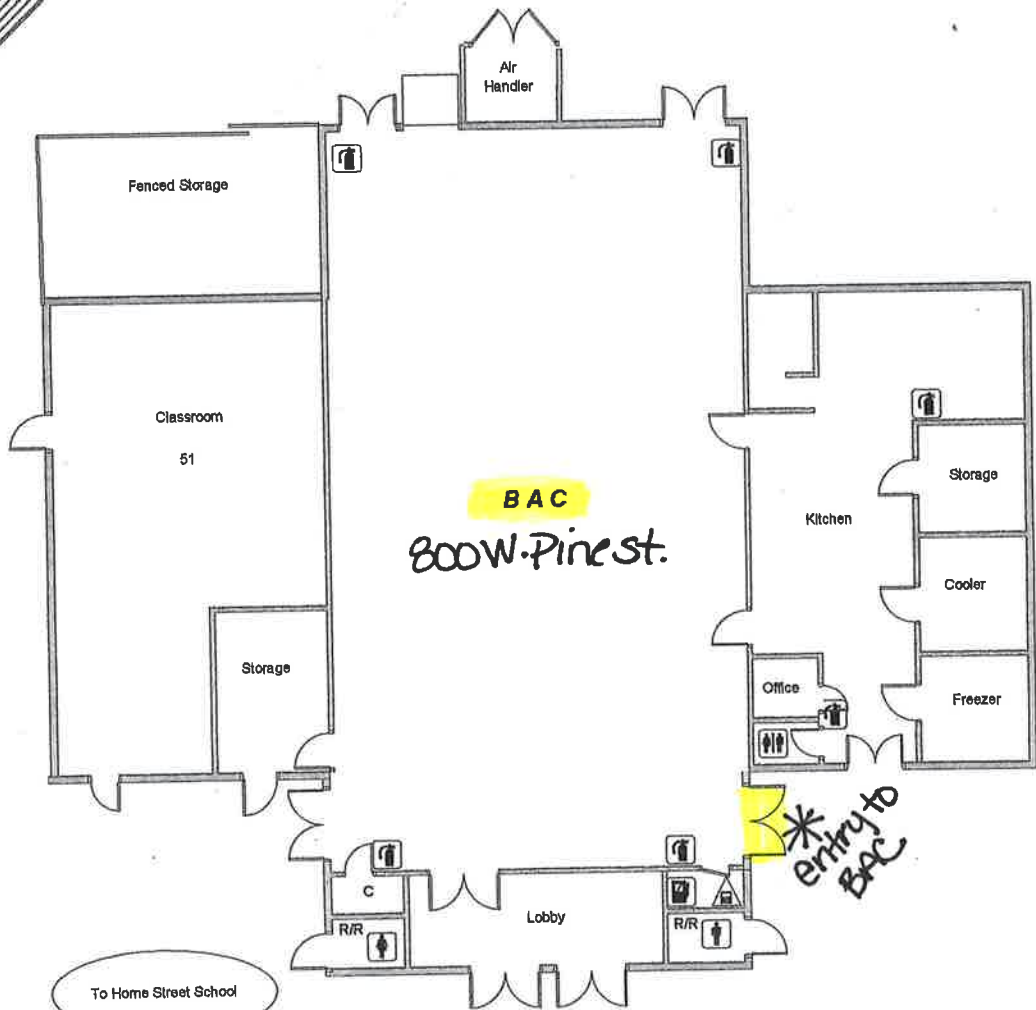

Legend		
Symbol	Count	Description
↓	2	Toilets, women
▲	1	Fire alarm control
☒	0	Fire extinguisher
♂	2	Toilets, men
⚡	2	Main Electrical

Cemetery

Bishop Union Elementary School

Page 2

Emergency Bus Route

To Hospital

Bou 1101

Bldg # 10

5th gr bldg

To Home Street School

BAC Bldg # 11

School Parking lot

W. Pine St.