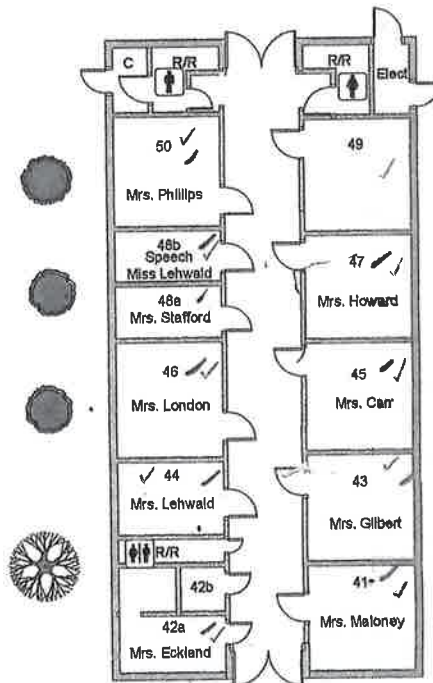

Legend		
Symbol	Count	Description
↓	2	Toilets, women
▲	1	Fire alarm control
☒	0	Fire extinguisher
♂	2	Toilets, men
⚡	2	Main Electrical

Cemetery

Bishop Union Elementary School

Page 2

Emergency Bus Route

To Hospital