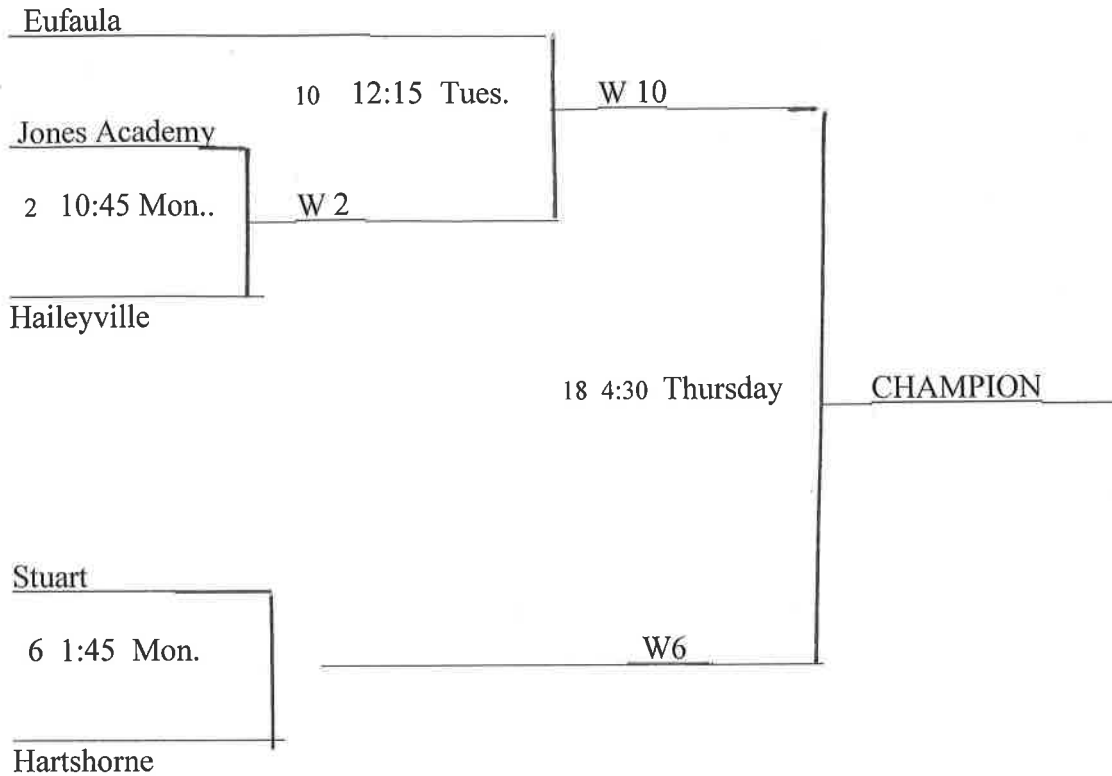

2019-20

**4TH GRADE GIRLS
11th ANNUAL
BIG MICK CLASSIC**

- All games are played in elementary gym.
- The elementary busses will run at 3:10 Please don't arrive at the **elementary** to play the 3:45 game before 3:10 to allow for busses and parents to clear the parking area.
- The games are numbered 1-20
- Any player can play up in another grade but they can only play on one team. No players are allowed to play down in another grade.

2019-20
4TH GRADE Boys
11th ANNUAL
BIG MICK CLASSIC

- All games are played in elementary gym.
- The elementary busses will run at 3:10 Please don't arrive at the **elementary** to play the 3:45 game before 3:10 to allow for busses and parents to clear the parking area.
- The games are numbered 1-20
- Any player can play up in another grade but they can only play on one team.
- No players are allowed to play down in another grade.