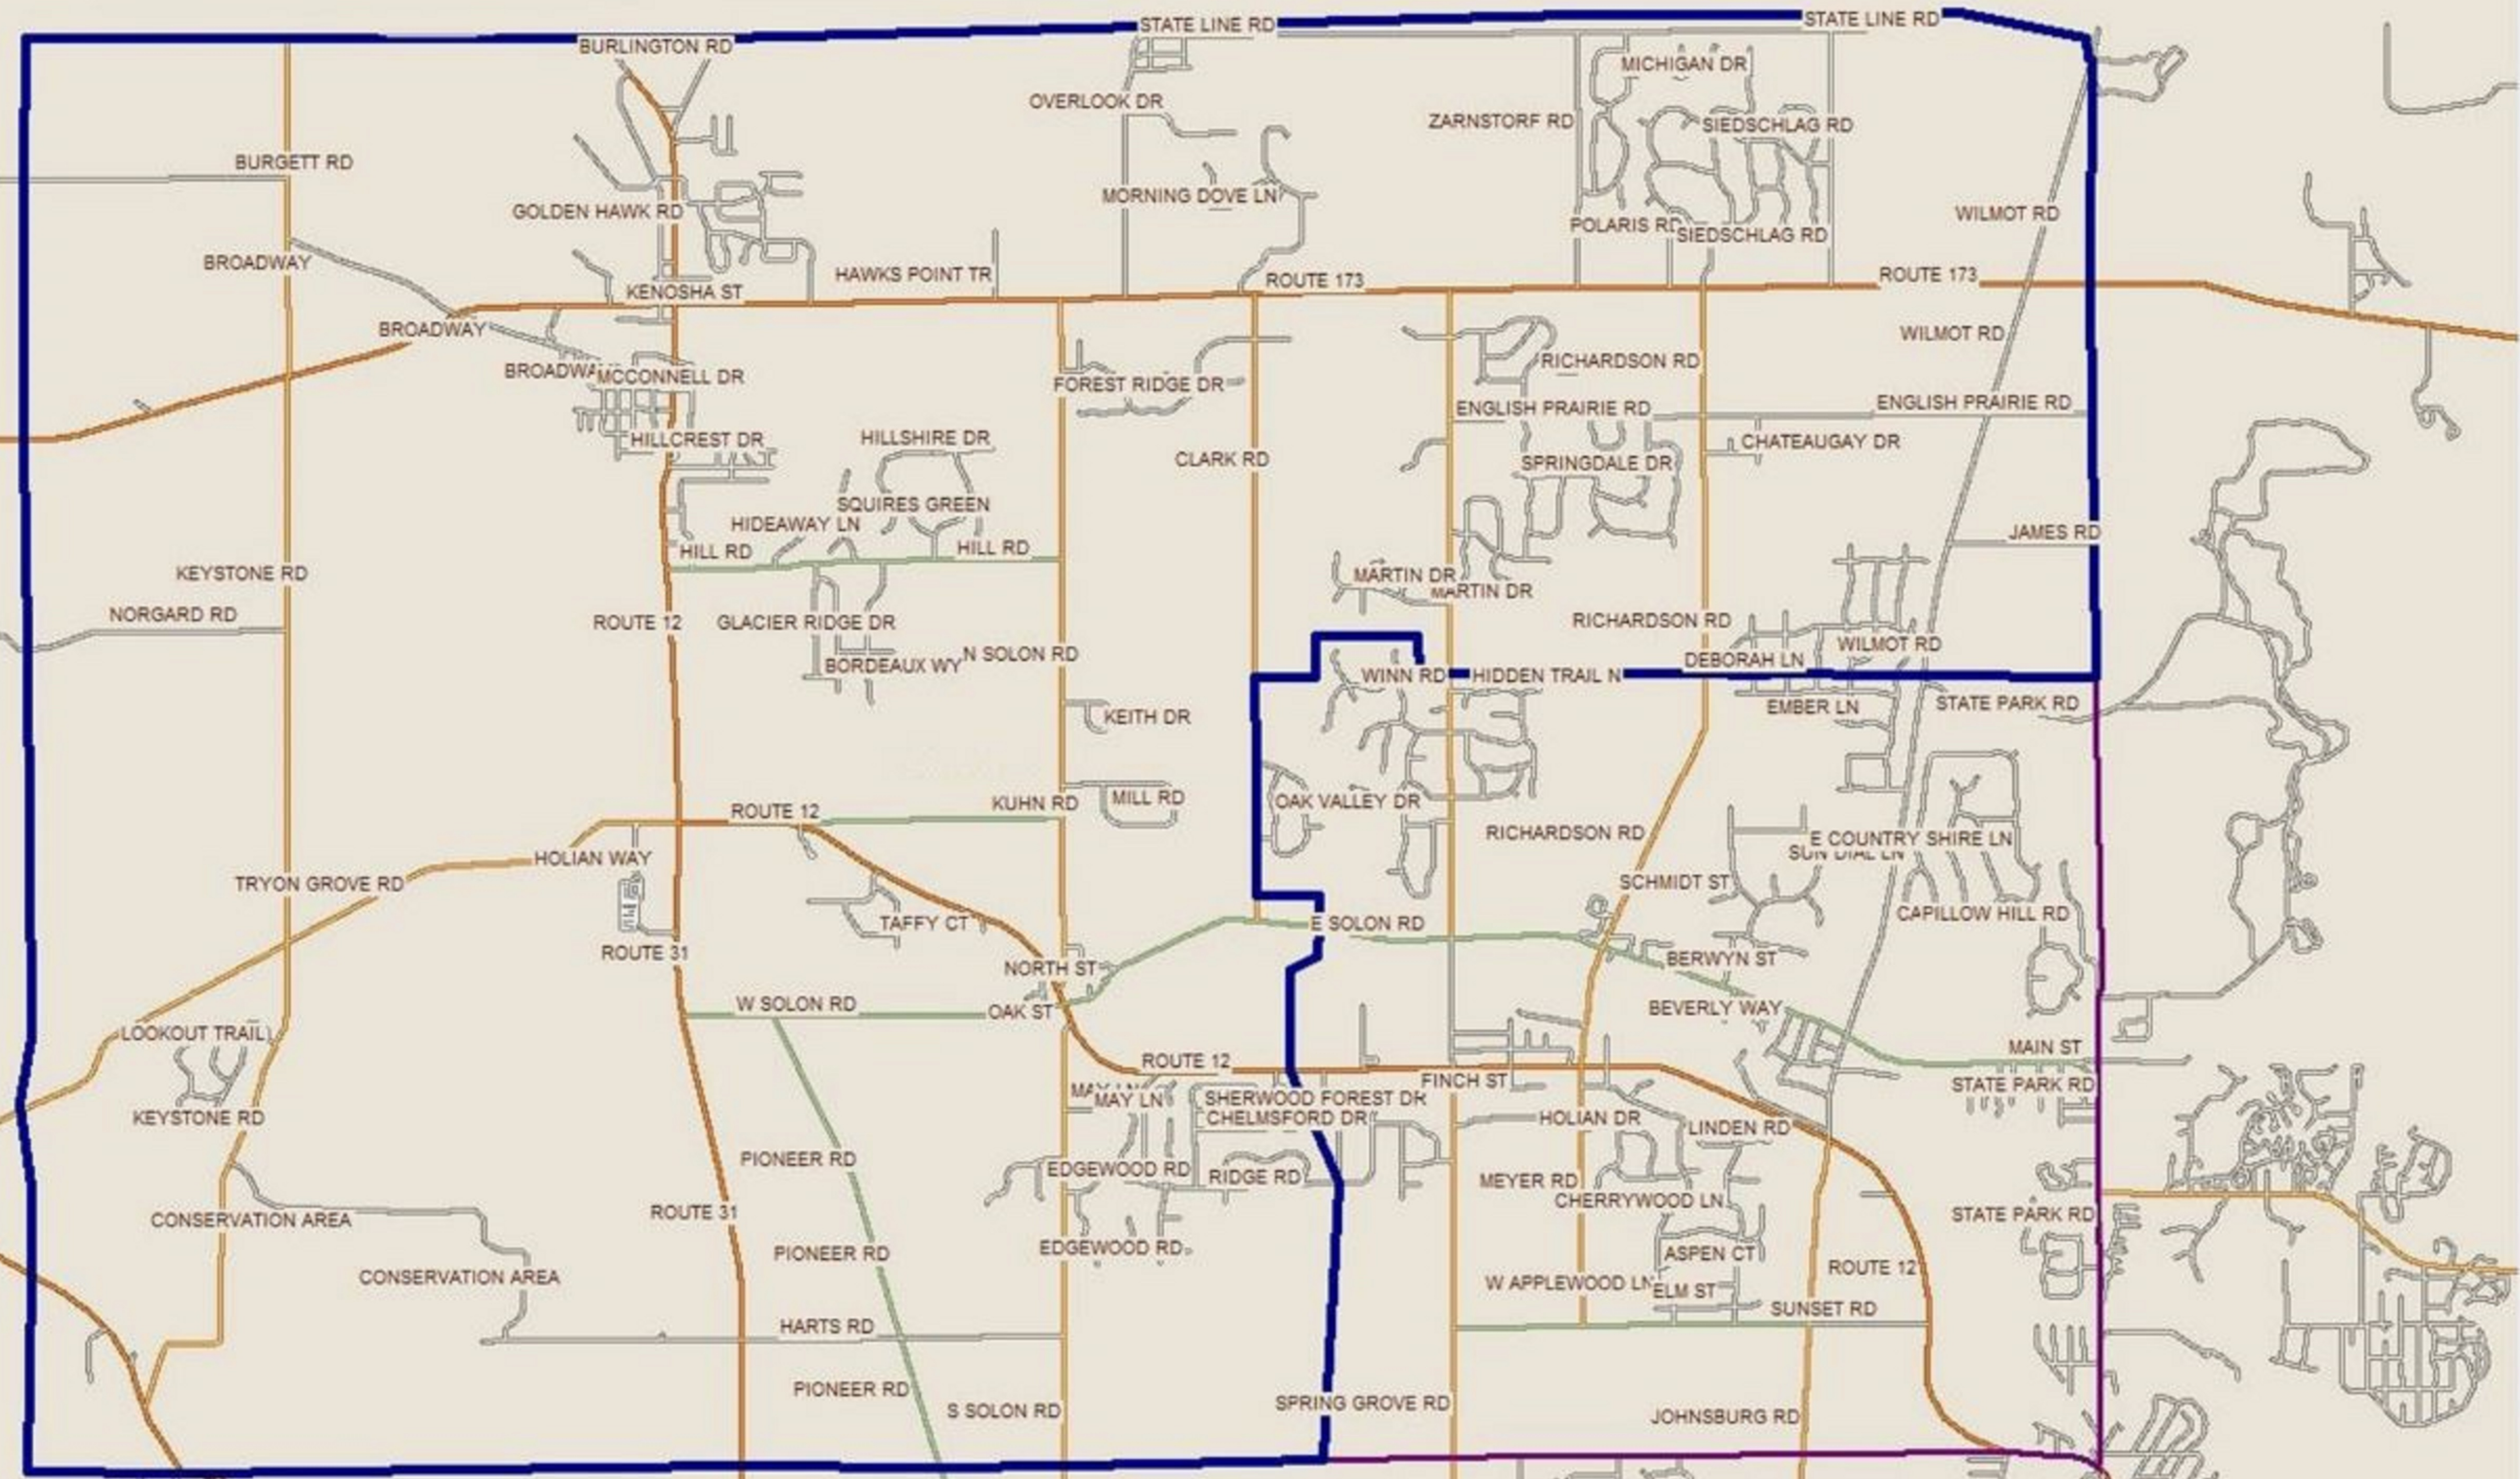

Nippersink District 2 Pre-K/5 Buildings

Richmond Grade School Boundries

If you are unclear to which school your student will attend please call (815) 678-2232.

Spring Grove Elementary